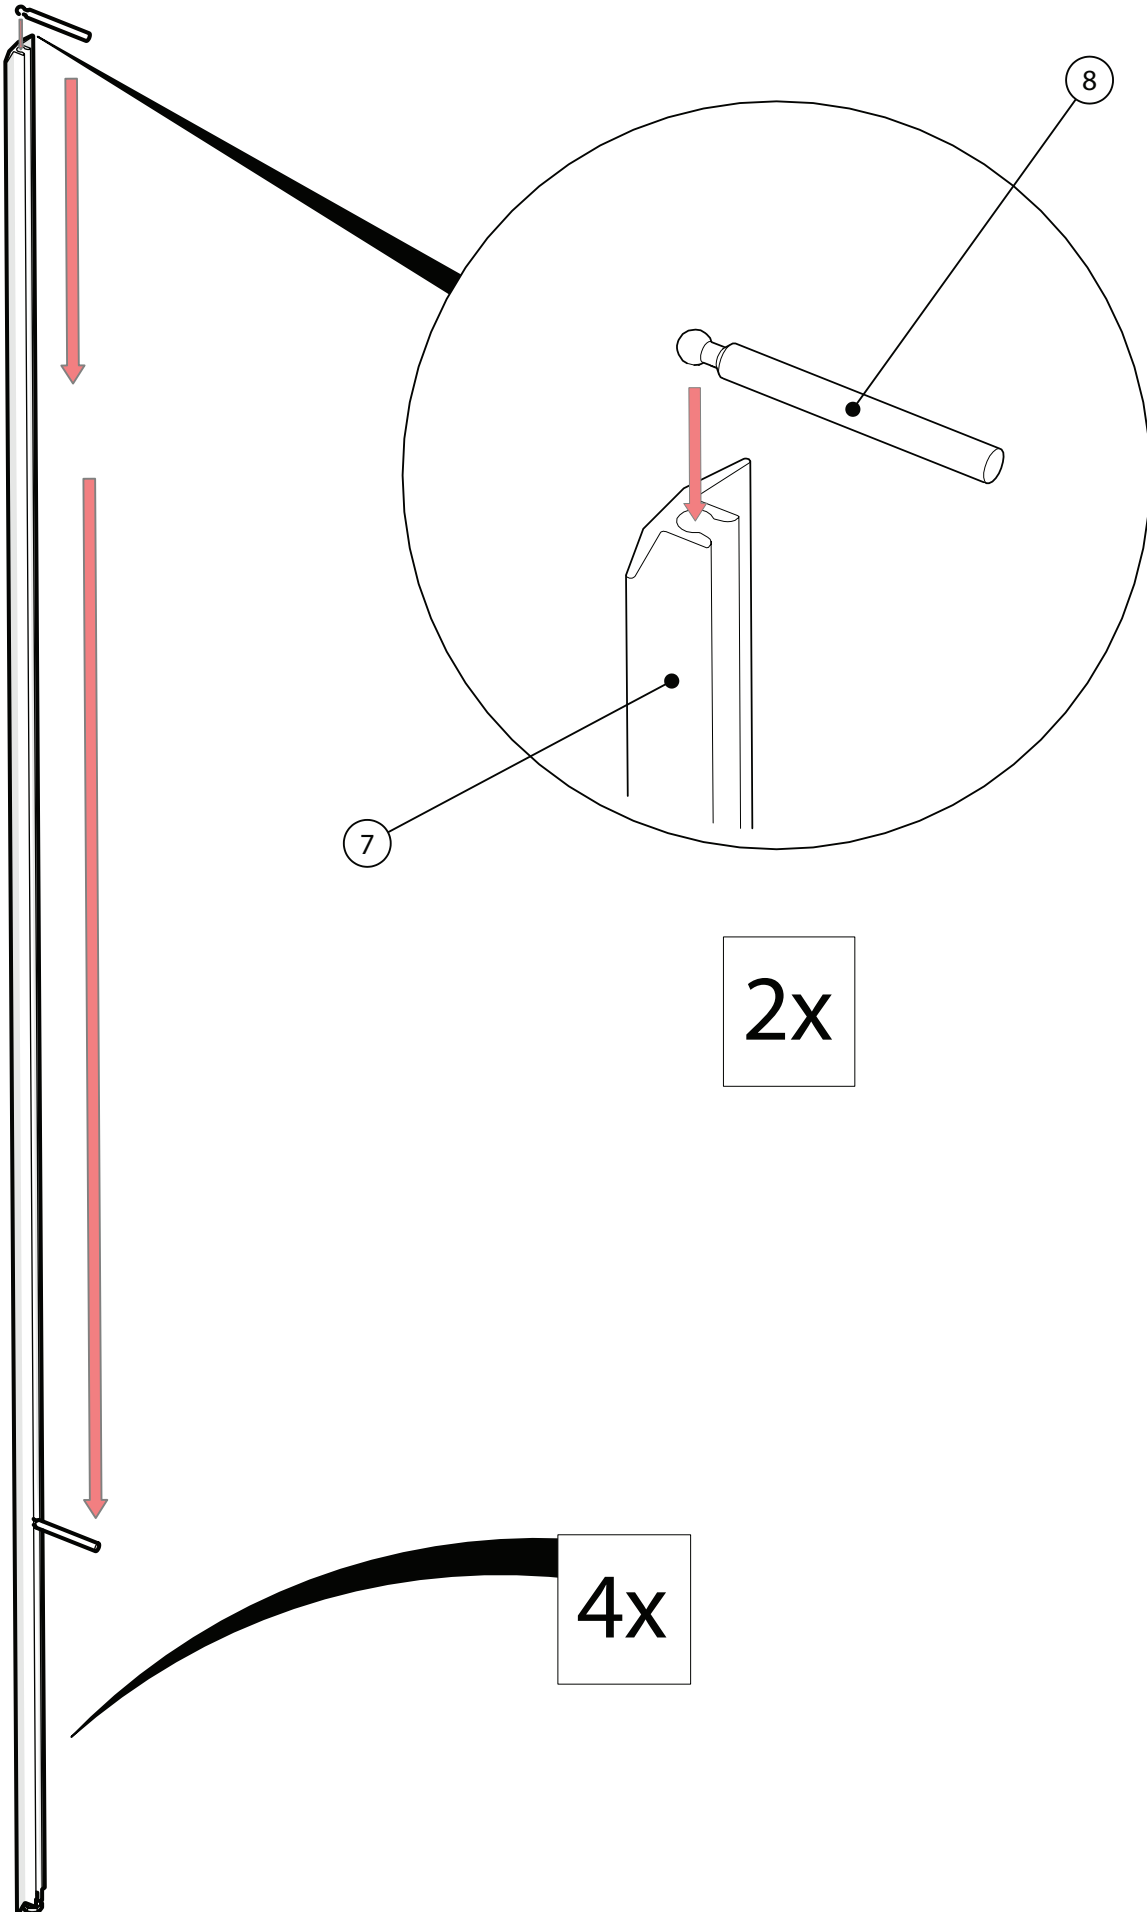

23 2x P-110010
ø10mm x 70mm

25 2x P110006
ø6mm x 536mm

26 3x B-010004

NB! For turntable positioning

Remove transport safety

①

1 x B510830
M8x30

②

1 (2)x
B550830

③

4 x B360816
M8x16

360°

90°

90°

45°

45°

Option 1

Option 2

NB! For air connection

- ① 
4 x B360810
M8x10
- ② 
8634 Air studs
- ③ 
P110010 Rope seal
- ④ 
8636 Air studs w. flange

NB! For Glass plate

2

1

4x