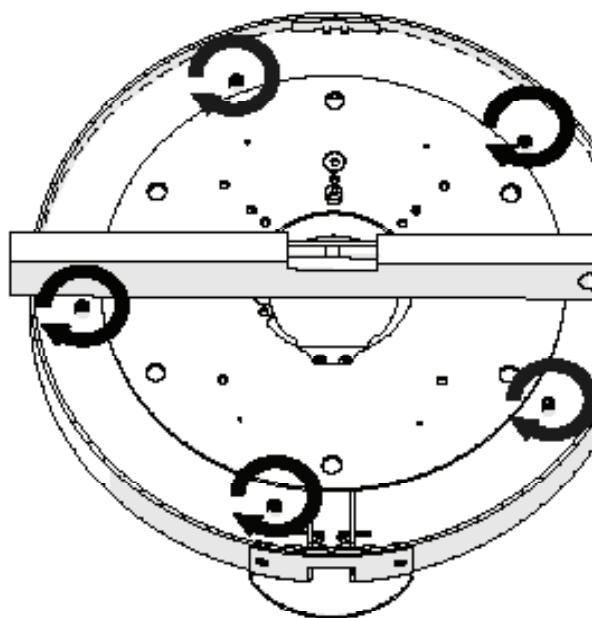

23 2x P-110010
ø10mm x 70mm

25 2x P110006
ø6mm x 536mm

26 3x B-010004

NB! For turntable positioning

Remove transport safety

①

1 x B510830
M8x30

②

1 (2)x
B550830

③

4 x B360816
M8x16

360°

90°

90°

45°

45°

Option 1

Option 2

NB! For air connection

- ① 
4 x B360810
M8x10
- ② 
8634 Air studs
- ③ 
P110010 Rope seal
- ④ 
8636 Air studs w. flange

NB! For Glass plate

2

1

4x