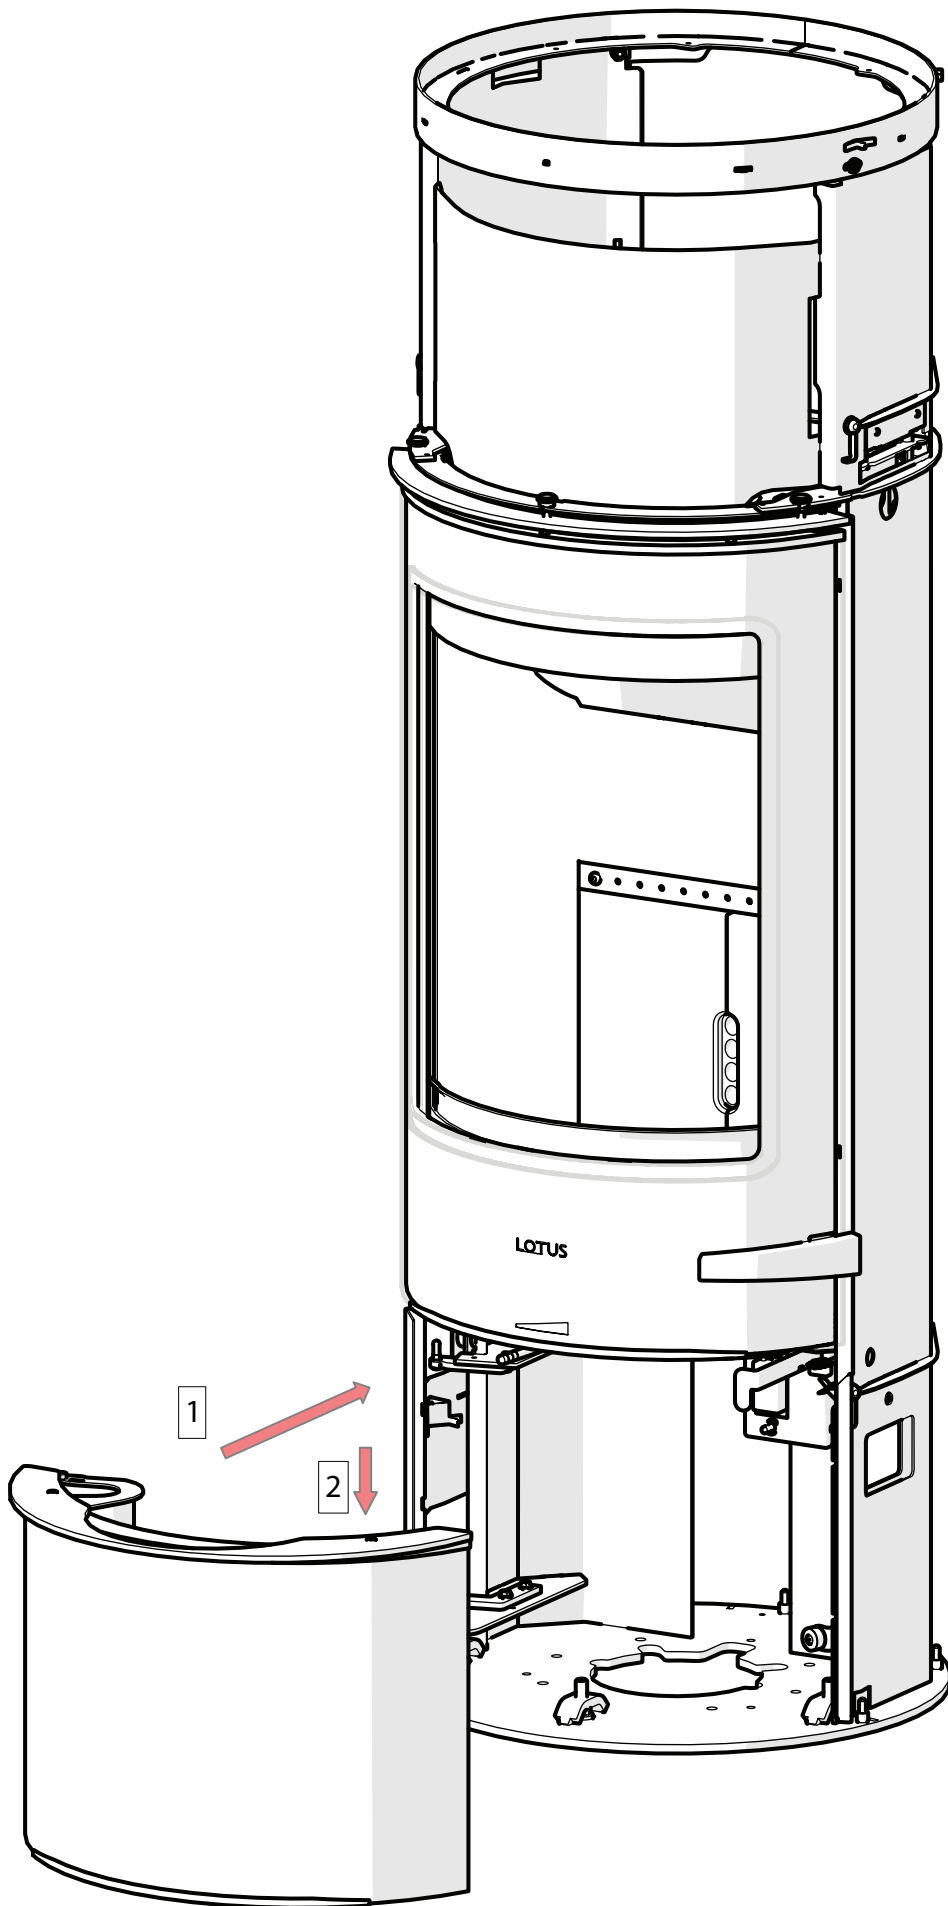

23 2x P-110010
ø10mm x 70mm

25 2x P110006
ø6mm x 536mm

26 3x B-010004

NB! For turntable positioning

Remove transport safety

①

1 x B510830
M8x30

②

1 (2)x
B550830

③

4 x B360816
M8x16

360°

90°

90°

45°

45°

Option 1

Option 2

NB! For air connection

- ① 
4 x B360810
M8x10
- ② 
8634 Air studs
- ③ 
P110010 Rope seal
- ④ 
8636 Air studs w. flange

NB! For Glass plate

2

1

4x