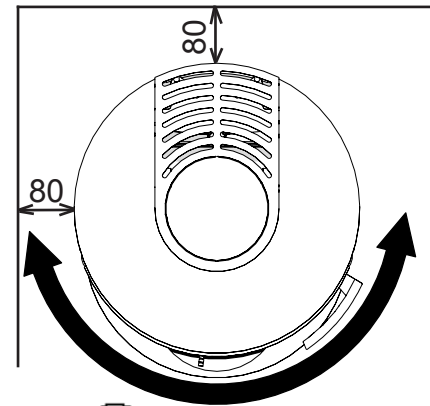

23 2x P-110010
ø10mm x 70mm

25 2x P110006
ø6mm x 536mm

26 3x B-010004

NB! For turntable positioning

Remove transport safety

①

1 x B510830
M8x30

②

1 (2)x
B550830

③

4 x B360816
M8x16

360°

90°

90°

45°

45°

Option 1

Option 2

NB! For air connection

- ① 
4 x B360810
M8x10
- ② 
8634 Air studs
- ③ 
P110010 Rope seal
- ④ 
8636 Air studs w. flange

NB! For Glass plate

2

1

4x