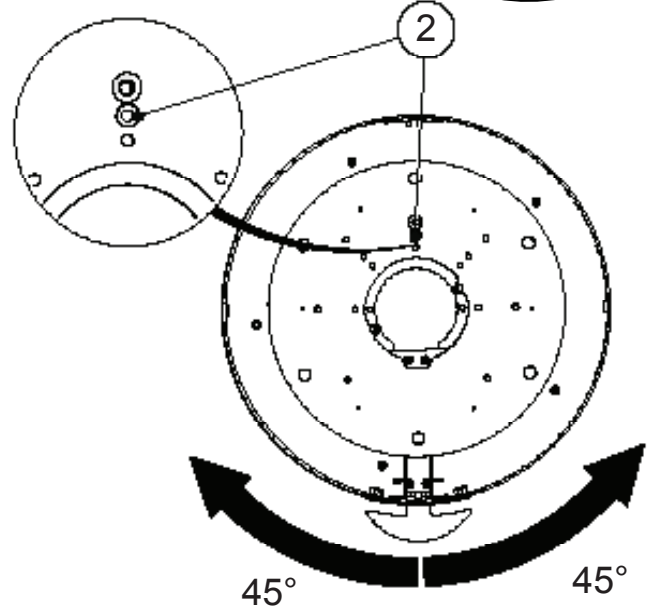

23 2x P-110010
ø10mm x 70mm

25 2x P110006
ø6mm x 536mm

26 3x B-010004

NB! For turntable positioning

Remove transport safety

①

1 x B510830
M8x30

②

1 (2)x
B550830

③

4 x B360816
M8x16

360°

90°

90°

45°

45°

Option 1

Option 2

NB! For air connection

- ① 
4 x B360810
M8x10
- ② 
8634 Air studs
- ③ 
P110010 Rope seal
- ④ 
8636 Air studs w. flange

NB! For Glass plate

2

1

4x