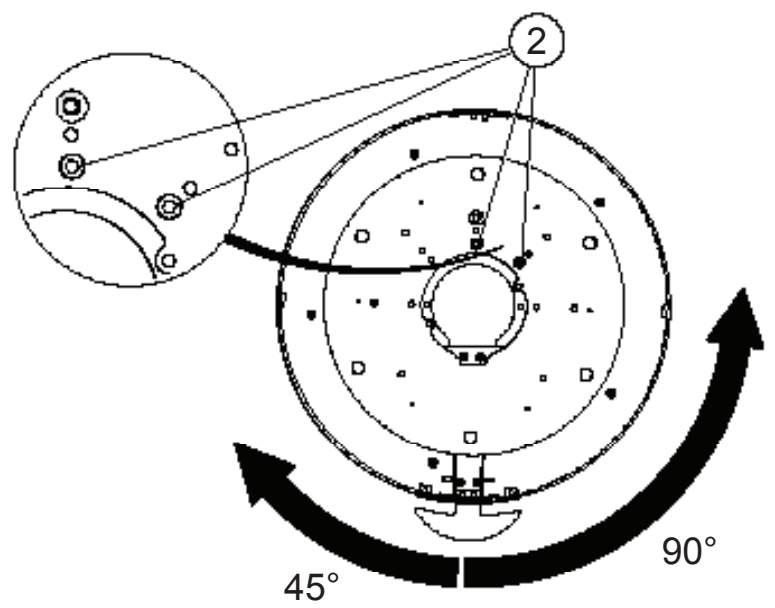

23 2x P-110010
ø10mm x 70mm

25 2x P110006
ø6mm x 536mm

26 3x B-010004

NB! For turntable positioning

Remove transport safety

①

1 x B510830
M8x30

②

1 (2)x
B550830

③

4 x B360816
M8x16

360°

90°

90°

45°

45°

Option 1

Option 2

NB! For air connection

- ① 
4 x B360810
M8x10
- ② 
8634 Air studs
- ③ 
P110010 Rope seal
- ④ 
8636 Air studs w. flange

NB! For Glass plate

2

1

4x