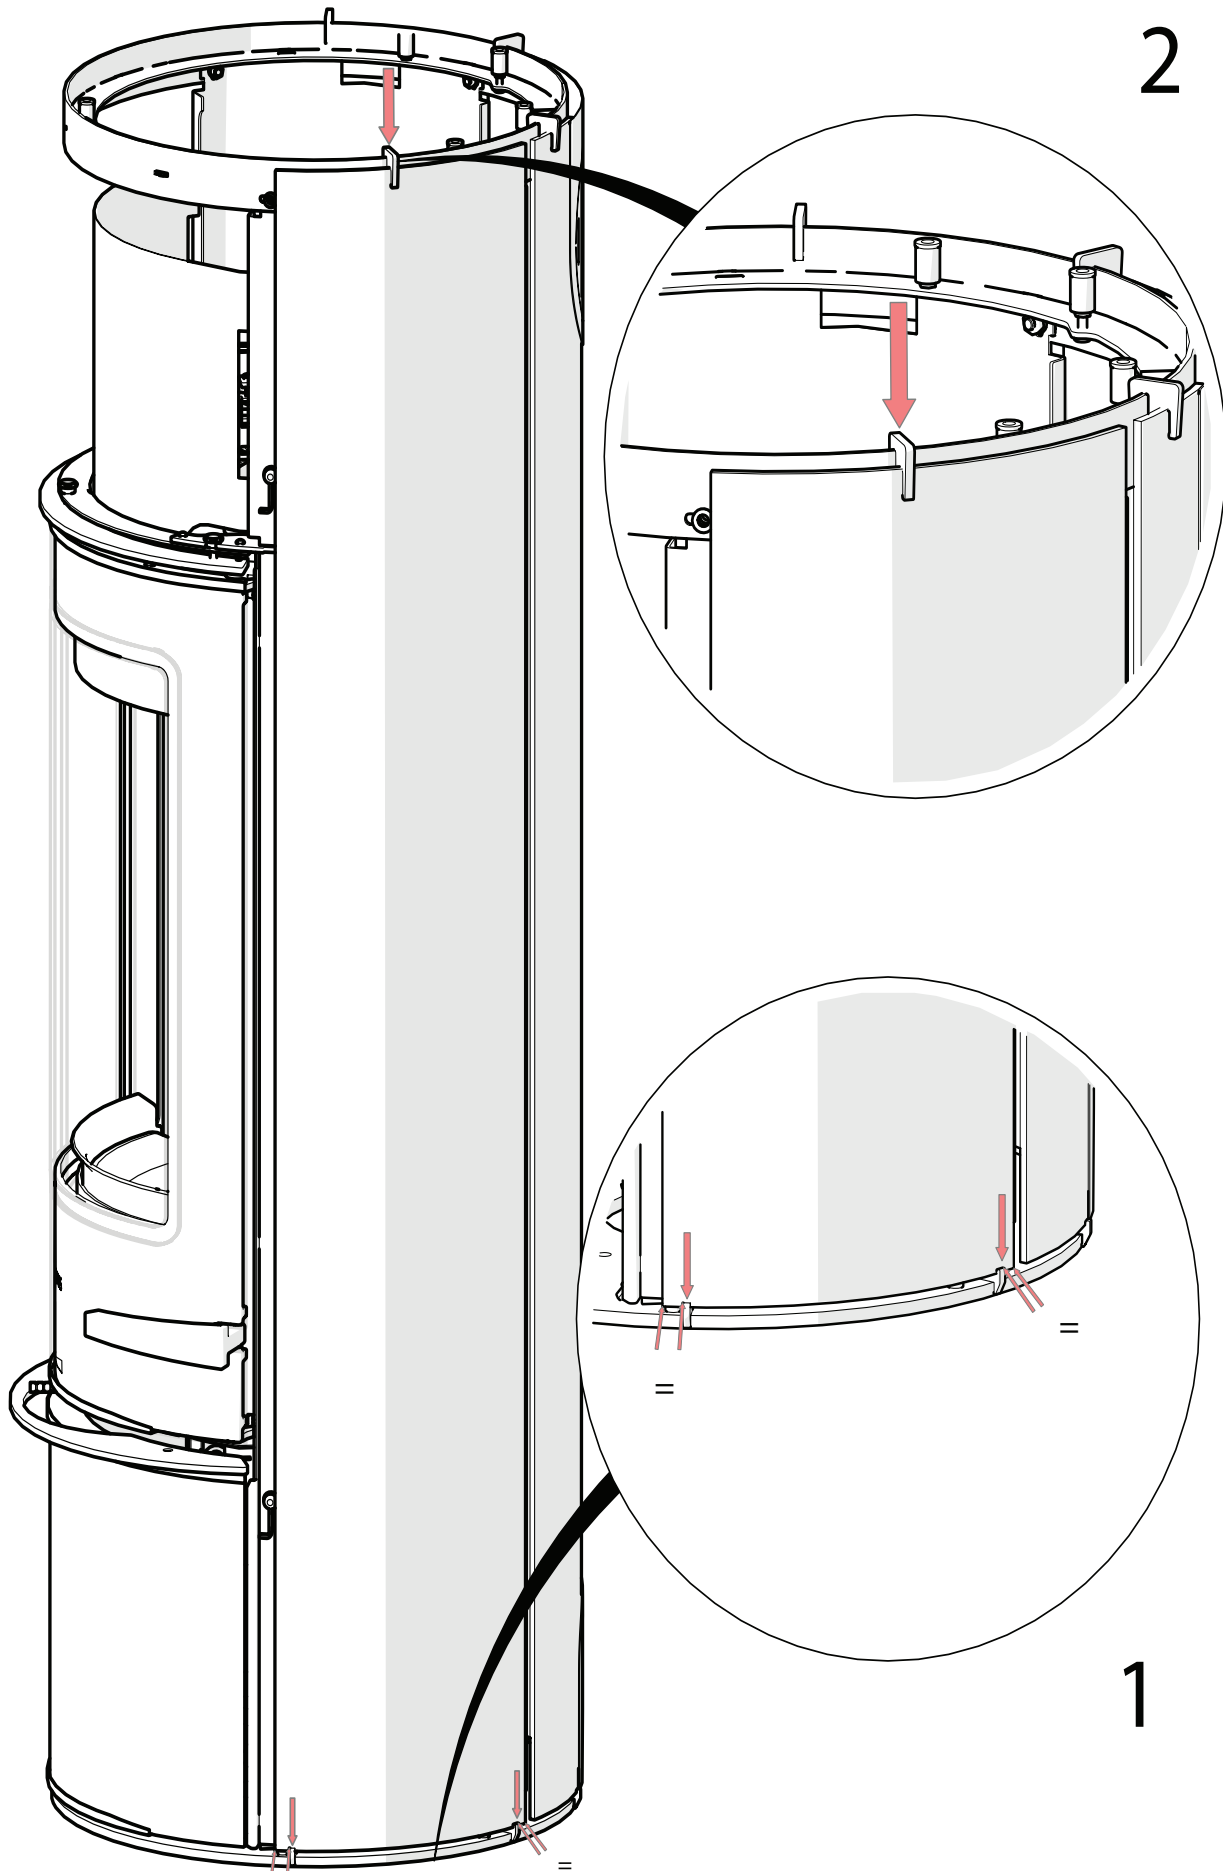

23 2x P-110010
ø10mm x 70mm

25 2x P110006
ø6mm x 536mm

26 3x B-010004

NB! For turntable positioning

Remove transport safety

①

1 x B510830
M8x30

②

1 (2)x
B550830

③

4 x B360816
M8x16

360°

90°

90°

45°

45°

Option 1

Option 2

NB! For air connection

- ① 
4 x B360810
M8x10
- ② 
8634 Air studs
- ③ 
P110010 Rope seal
- ④ 
8636 Air studs w. flange

NB! For Glass plate

2

1

4x