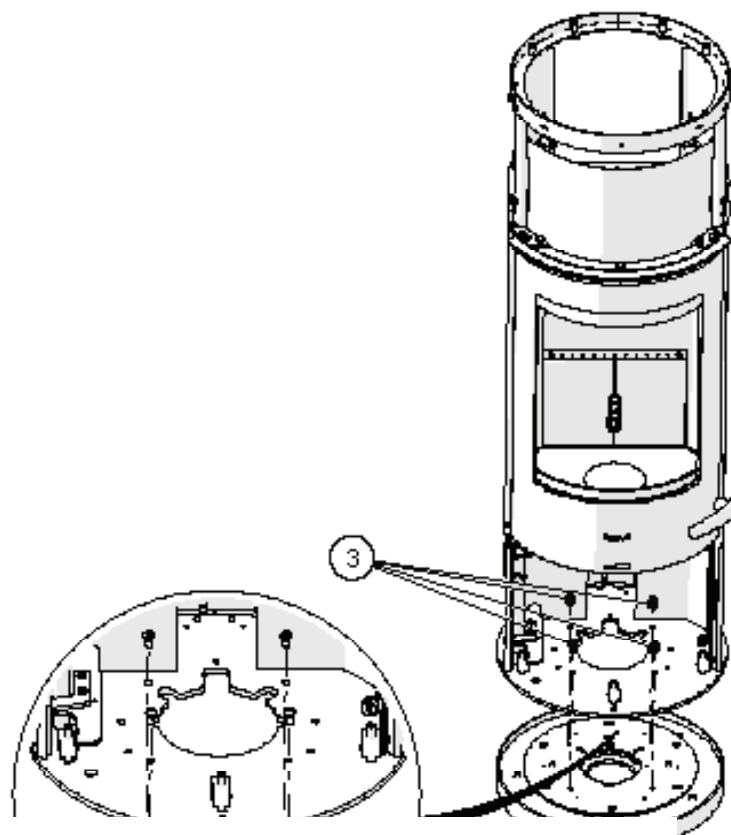

23 2x P-110010
ø10mm x 70mm

25 2x P110006
ø6mm x 536mm

26 3x B-010004

NB! For turntable positioning

Remove transport safety

①

1 x B510830
M8x30

②

1 (2)x
B550830

③

4 x B360816
M8x16

360°

90°

90°

45°

45°

Option 1

Option 2

NB! For air connection

- ① 
4 x B360810
M8x10
- ② 
8634 Air studs
- ③ 
P110010 Rope seal
- ④ 
8636 Air studs w. flange

NB! For Glass plate

2

1

4x