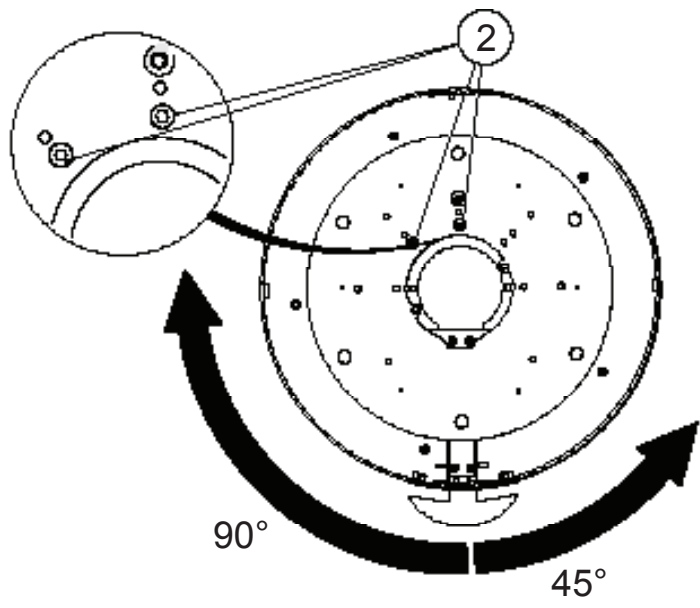

23 2x P-110010
ø10mm x 70mm

25 2x P110006
ø6mm x 536mm

26 3x B-010004

NB! For turntable positioning

Remove transport safety

①

1 x B510830
M8x30

②

1 (2)x
B550830

③

4 x B360816
M8x16

360°

90°

90°

45°

45°

Option 1

Option 2

NB! For air connection

- ① 
4 x B360810
M8x10
- ② 
8634 Air studs
- ③ 
P110010 Rope seal
- ④ 
8636 Air studs w. flange

NB! For Glass plate

2

1

4x