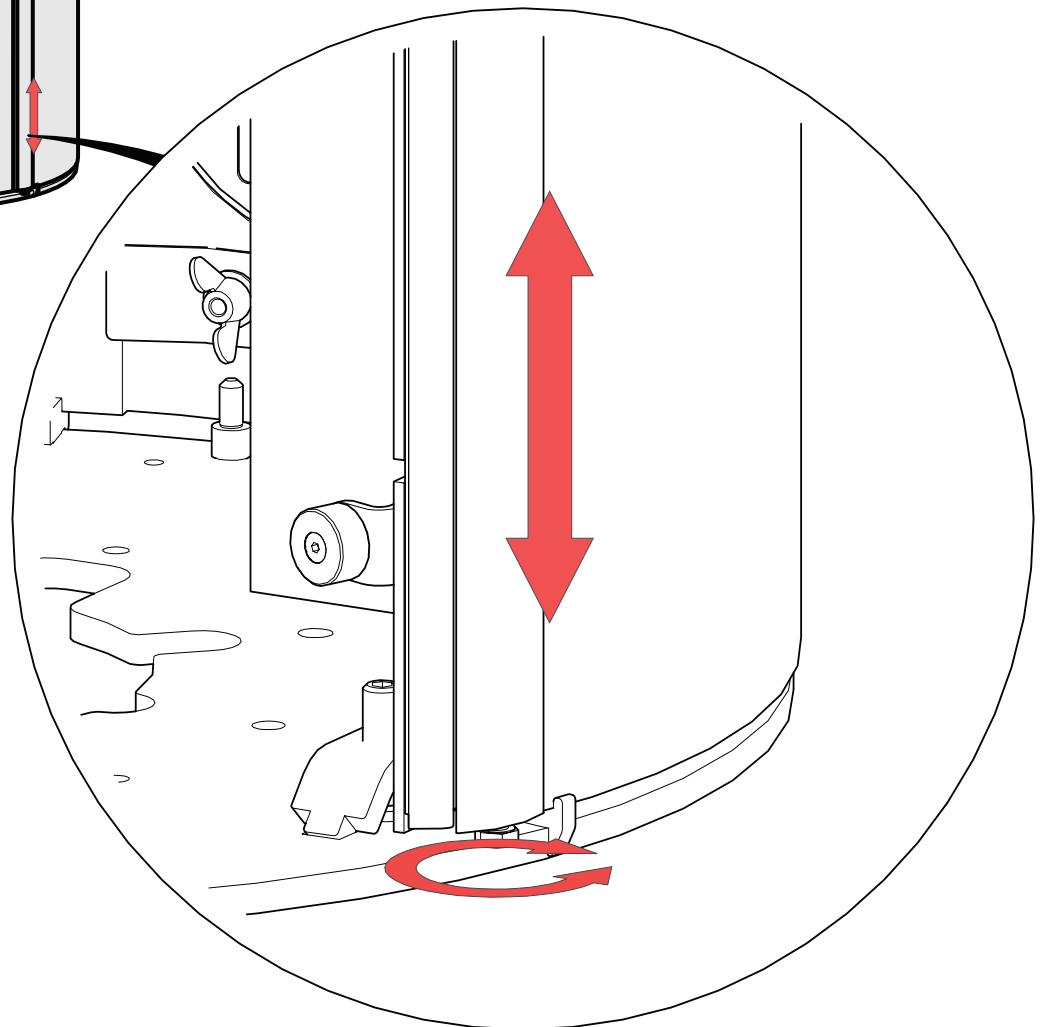

Option 1

Option 2

NB! For air connection

- ① 
4 x B360810
M8x10
- ② 
8634 Air studs
- ③ 
P110010 Rope seal
- ④ 
8636 Air studs w. flange

NB! For Glass plate

2

1

4x