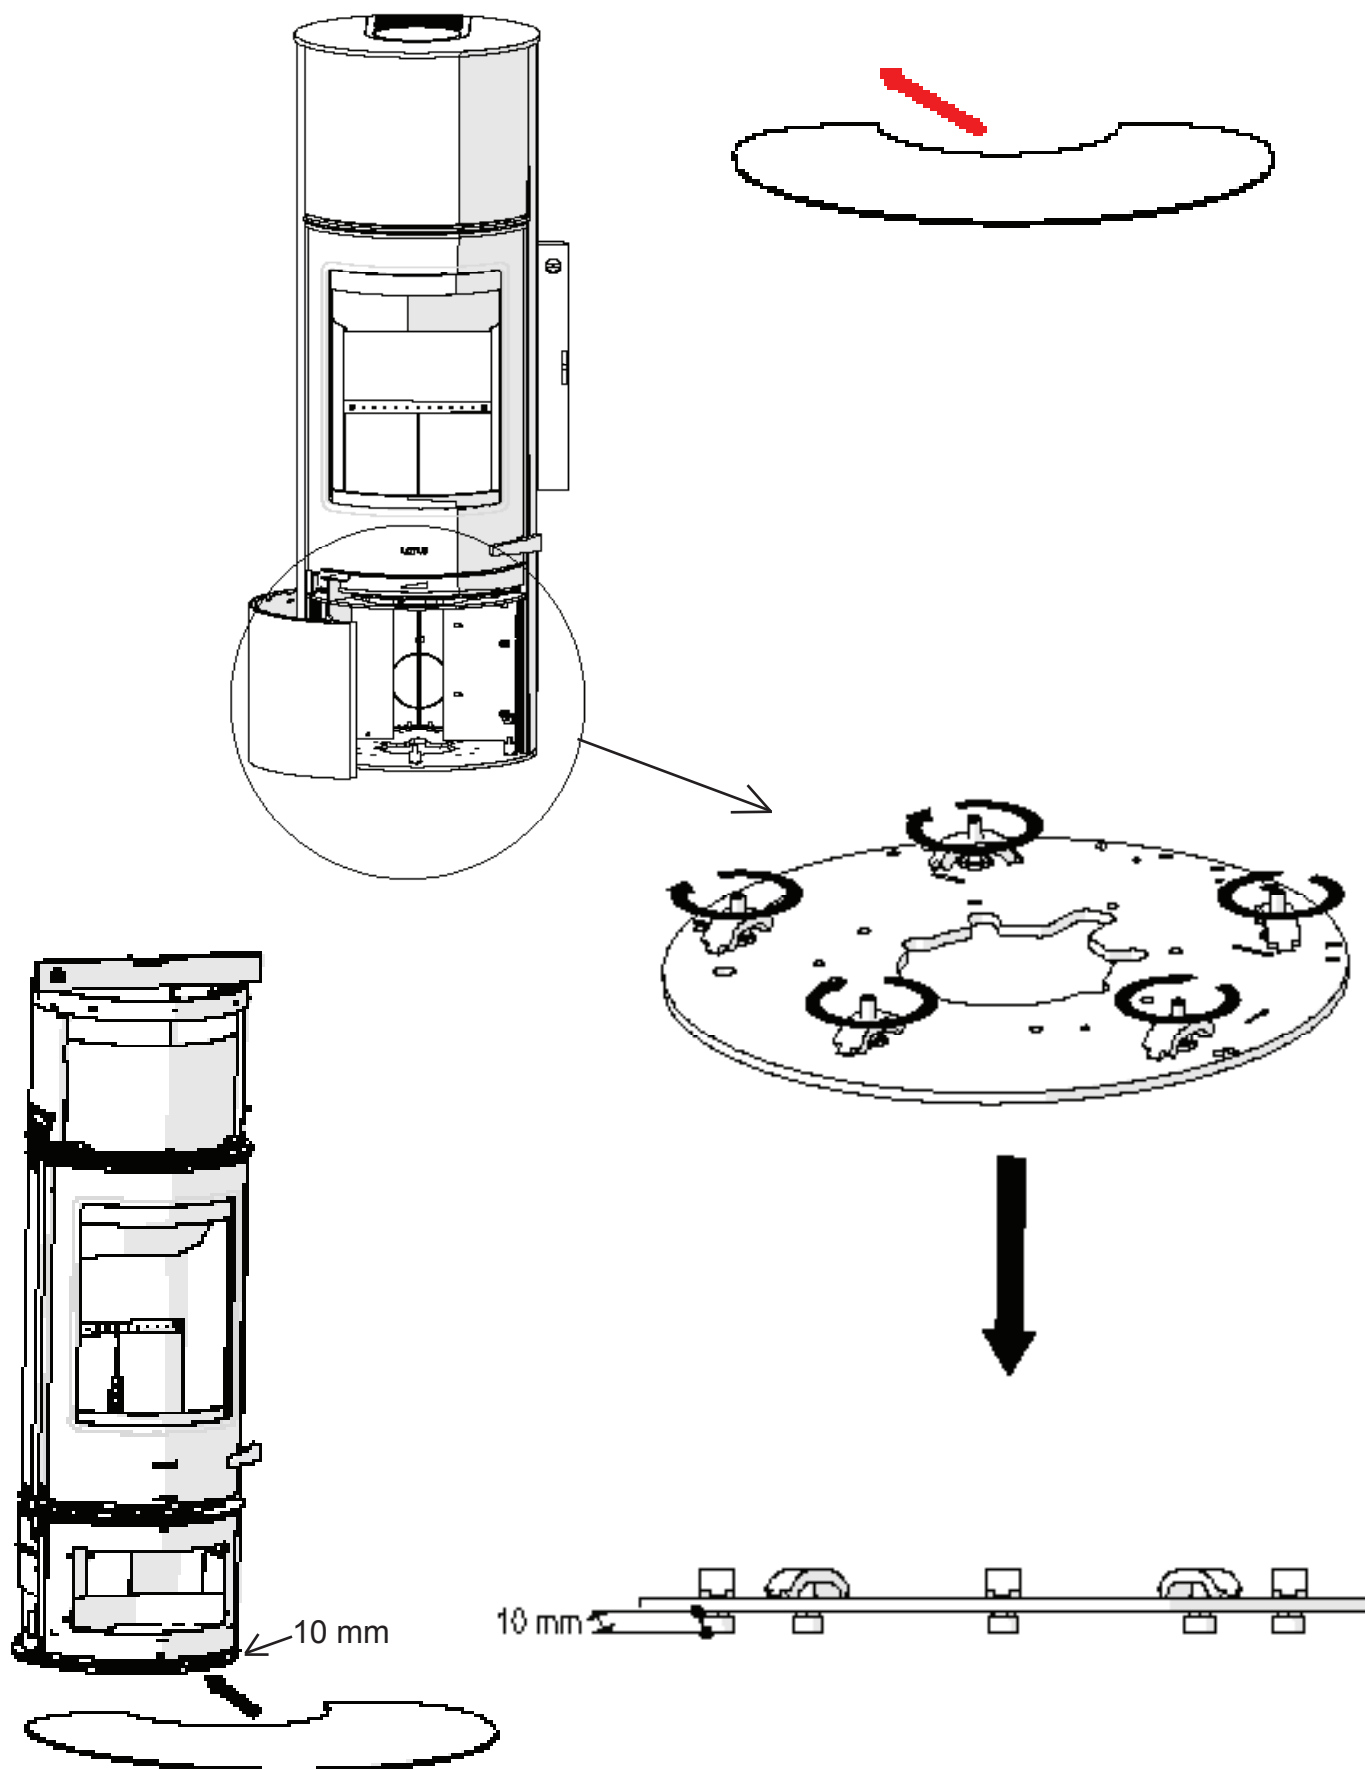

23 2x P-110010
ø10mm x 70mm

25 2x P110006
ø6mm x 536mm

26 3x B-010004

NB! For turntable positioning

Remove transport safety

①

1 x B510830
M8x30

②

1 (2)x
B550830

③

4 x B360816
M8x16

360°

90°

90°

45°

45°

Option 1

Option 2

NB! For air connection

- ① 
4 x B360810
M8x10
- ② 
8634 Air studs
- ③ 
P110010 Rope seal
- ④ 
8636 Air studs w. flange

NB! For Glass plate

2

1

4x