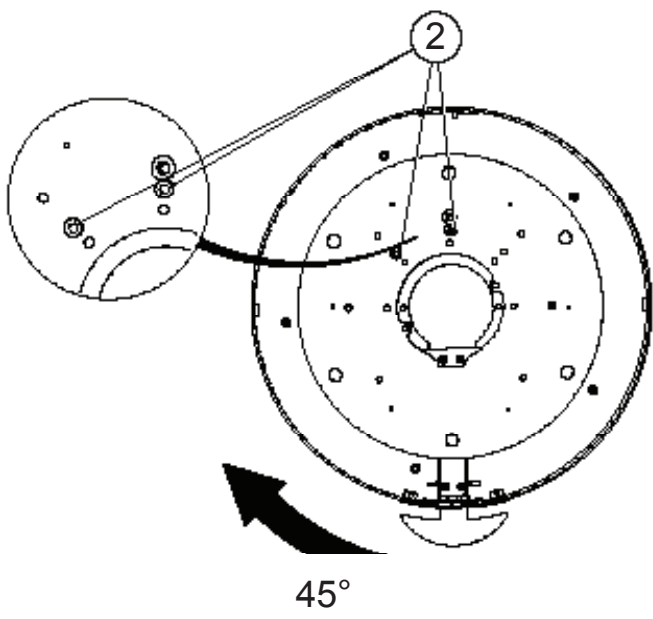

23 2x P-110010
ø10mm x 70mm

25 2x P110006
ø6mm x 536mm

26 3x B-010004

NB! For turntable positioning

Remove transport safety

①

1 x B510830
M8x30

②

1 (2)x
B550830

③

4 x B360816
M8x16

360°

90°

90°

45°

45°

Option 1

Option 2

NB! For air connection

- ① 
4 x B360810
M8x10
- ② 
8634 Air studs
- ③ 
P110010 Rope seal
- ④ 
8636 Air studs w. flange

NB! For Glass plate

2

1

4x