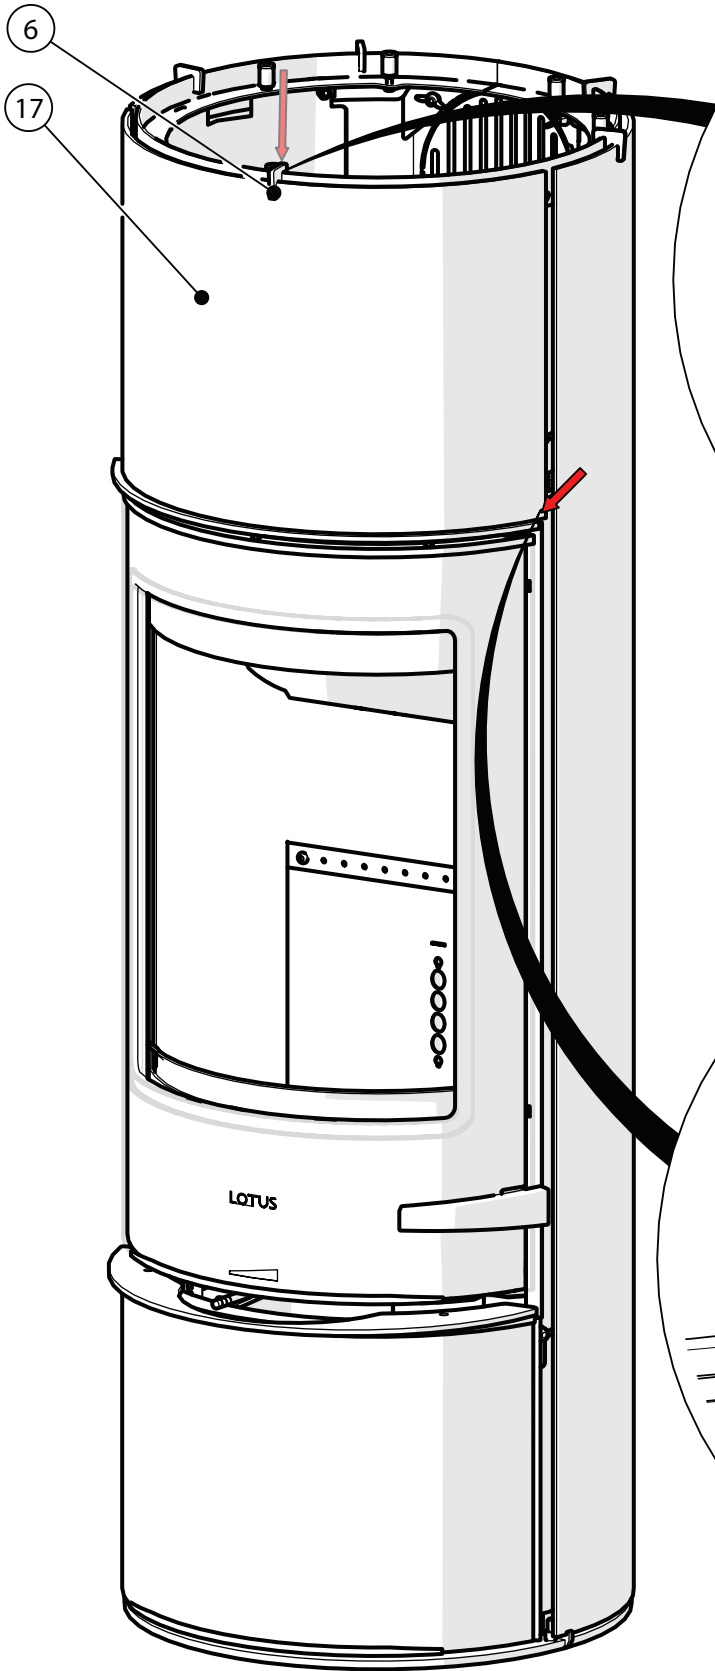

23 2x P-110010
ø10mm x 70mm

25 2x P110006
ø6mm x 536mm

26 3x B-010004

NB! For turntable positioning

Remove transport safety

①

1 x B510830
M8x30

②

1 (2)x
B550830

③

4 x B360816
M8x16

360°

90°

90°

45°

45°

Option 1

Option 2

NB! For air connection

- ① 
4 x B360810
M8x10
- ② 
8634 Air studs
- ③ 
P110010 Rope seal
- ④ 
8636 Air studs w. flange

NB! For Glass plate

2

1

4x