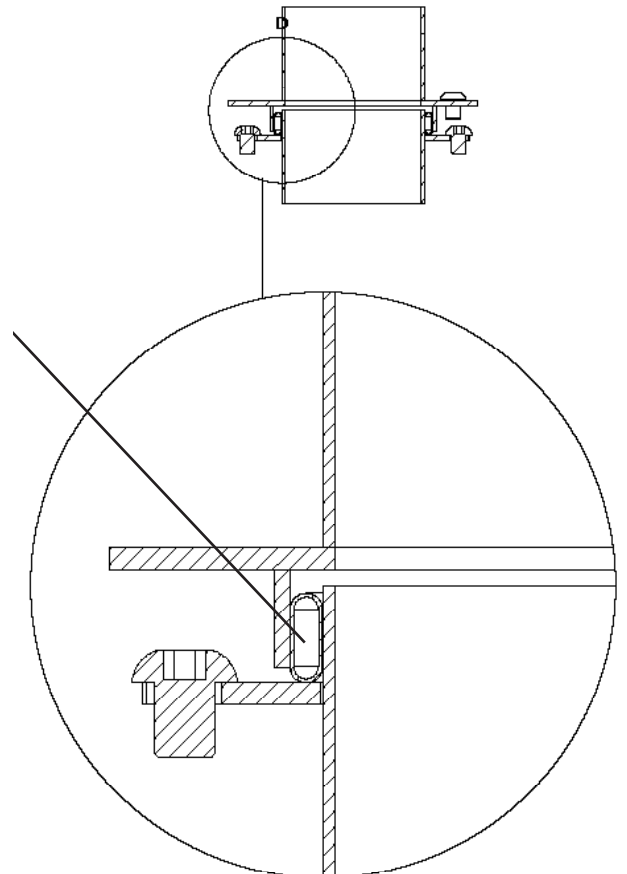

23 2x P-110010
ø10mm x 70mm

25 2x P110006
ø6mm x 536mm

26 3x B-010004

NB! For turntable positioning

Remove transport safety

①

1 x B510830
M8x30

②

1 (2)x
B550830

③

4 x B360816
M8x16

360°

90°

90°

45°

45°

Option 1

Option 2

NB! For air connection

- ① 
4 x B360810
M8x10
- ② 
8634 Air studs
- ③ 
P110010 Rope seal
- ④ 
8636 Air studs w. flange

NB! For Glass plate

2

1

4x