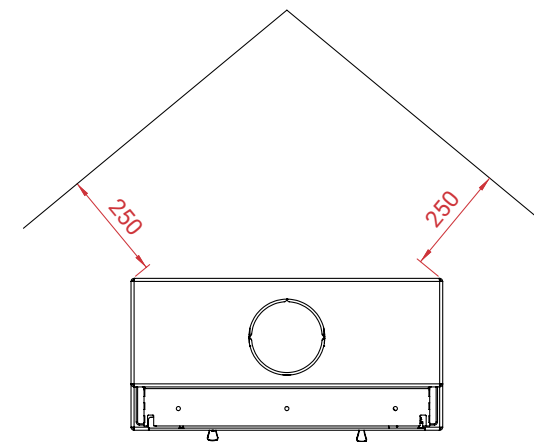

Style 370 with Soapstone & Base

Other models in the series:

- Style 370 Soapstone
- Style 370 Limestone
- Style 370 Indian Night
- Style 470W Soapstone
- Style 470W Limestone
- Style 470W Indian Night

Accessories:

- Style box
- Style Airbox downwards
- When backwards and 90°
- H306 is needed
- When straight backwards
- H305 is needed
- Optional handles

LOTUS
QUALITY FIRST

LOTUS HEATING SYSTEMS AS

Tlf. +45 6323 7070

www.lotusstoves.com

Email info@lotusstoves.com