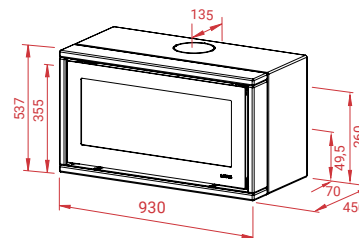

Style 470W with Limestone

Other models in the series:

- Style 370 Soapstone
- Style 370 Limestone
- Style 370 Indian Night
- Style 470W Soapstone
- Style 470W Limestone
- Style 470W Indian Night

Accessories:

- Style box
- Style Airbox downwards
- When backwards and 90°
  H306 is needed
- When straight backwards
  H305 is needed
- Optional handles

LOTUS
QUALITY FIRST

LOTUS HEATING SYSTEMS AS

Tlf. +45 6323 7070

www.lotusstoves.com

Email info@lotusstoves.com