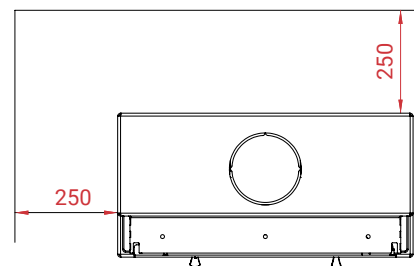

Style 370 with Indian Night & Base

Other models in the series:

- Style 370 Soapstone
- Style 370 Limestone
- Style 370 Indian Night
- Style 470W Soapstone
- Style 470W Limestone
- Style 470W Indian Night

Accessories:

- Style box
- Style Airbox downwards
- When backwards and 90°
  H306 is needed
- When straight backwards
  H305 is needed
- Optional handles

LOTUS
QUALITY FIRST

LOTUS HEATING SYSTEMS AS

Tlf. +45 6323 7070

www.lotusstoves.com

Email info@lotusstoves.com