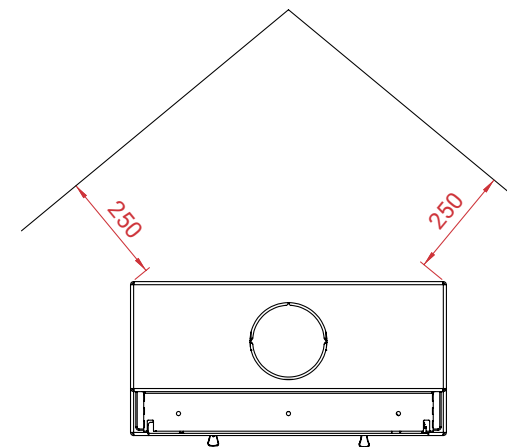

Style 370 with Indian Night

Other models in the series:

Style 370 Soapstone
Style 370 Limestone
Style 370 Indian Night
Style 470W Soapstone
Style 470W Limestone
Style 470W Indian Night

Accessories:

Style box
Style Airbox downwards
- When backwards and 90°
H306 is needed
- When straight backwards
H305 is needed
Optional handles

LOTUS
QUALITY FIRST

LOTUS HEATING SYSTEMS AS

Tlf. +45 6323 7070

www.lotusstoves.com

Email info@lotusstoves.com