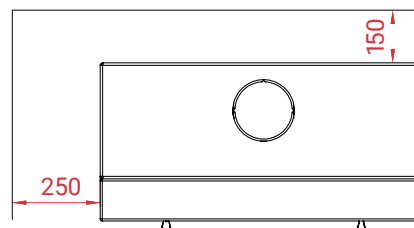

Style 470W with Limestone

Other models in the series:

- Style 370 Soapstone
- Style 370 Limestone
- Style 370 Indian Night
- Style 470W Soapstone
- Style 470W Limestone
- Style 470W Indian Night

Accessories:

- Style box
- Style Airbox downwards
- When backwards and 90°
  H306 is needed
- When straight backwards
  H305 is needed
- Optional handles

LOTUS
QUALITY FIRST

LOTUS HEATING SYSTEMS AS

Tlf. +45 6323 7070

www.lotusstoves.com

Email info@lotusstoves.com