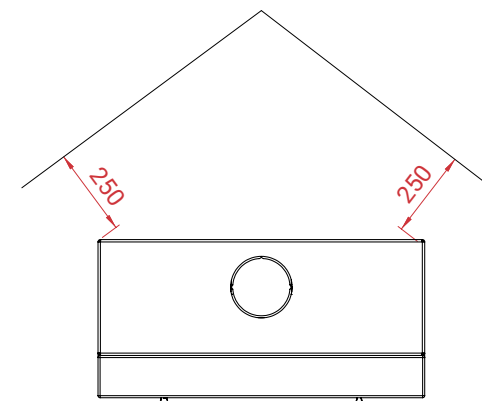

Style 470W with Soapstone

Other models in the series:

Style 370 Soapstone
Style 370 Limestone
Style 370 Indian Night
Style 470W Soapstone
Style 470W Limestone
Style 470W Indian Night

Accessories:

Style box
Style Airbox downwards
- When backwards and 90°
H306 is needed
- When straight backwards
H305 is needed
Optional handles

LOTUS
QUALITY FIRST

LOTUS HEATING SYSTEMS AS

Tlf. +45 6323 7070

www.lotusstoves.com

Email info@lotusstoves.com