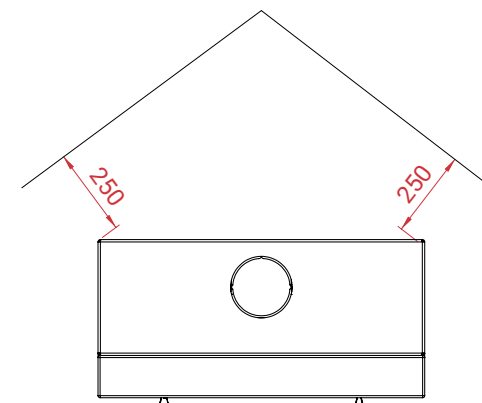

Style 470W with Soapstone

Other models in the series:

- Style 370 Soapstone
- Style 370 Limestone
- Style 370 Indian Night
- Style 470W Soapstone
- Style 470W Limestone
- Style 470W Indian Night

Accessories:

- Style box
- Style Airbox downwards
- When backwards and 90°
  H306 is needed
- When straight backwards
  H305 is needed
- Optional handles

LOTUS
QUALITY FIRST

LOTUS HEATING SYSTEMS AS

Tlf. +45 6323 7070

www.lotusstoves.com

Email info@lotusstoves.com