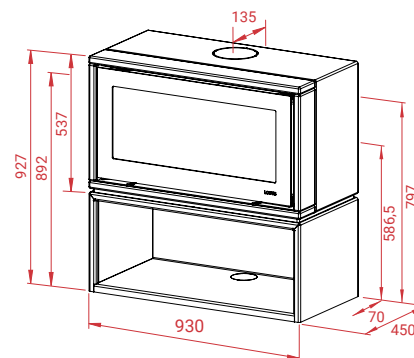

Style 470W with Limestone & Base

Other models in the series:

Style 370 Soapstone
Style 370 Limestone
Style 370 Indian Night
Style 470W Soapstone
Style 470W Limestone
Style 470W Indian Night

Accessories:

Style box
Style Airbox downwards
- When backwards and 90°
H306 is needed
- When straight backwards
H305 is needed
Optional handles

LOTUS
QUALITY FIRST

LOTUS HEATING SYSTEMS AS

Tlf. +45 6323 7070

www.lotusstoves.com

Email info@lotusstoves.com