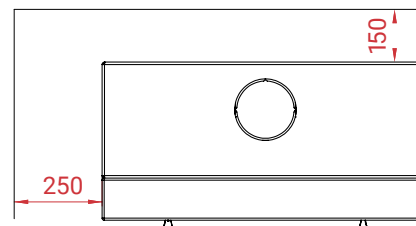

Style 470W with Soapstone

Other models in the series:

Style 370 Soapstone
Style 370 Limestone
Style 370 Indian Night
Style 470W Soapstone
Style 470W Limestone
Style 470W Indian Night

Accessories:

Style box
Style Airbox downwards
- When backwards and 90°
H306 is needed
- When straight backwards
H305 is needed
Optional handles

LOTUS
QUALITY FIRST

LOTUS HEATING SYSTEMS AS

Tlf. +45 6323 7070

www.lotusstoves.com

Email info@lotusstoves.com