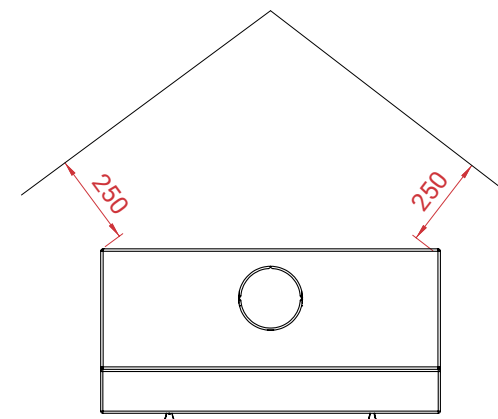

Style 470W with Limestone & Base

Other models in the series:

Style 370 Soapstone
Style 370 Limestone
Style 370 Indian Night
Style 470W Soapstone
Style 470W Limestone
Style 470W Indian Night

Accessories:

Style box
Style Airbox downwards
- When backwards and 90°
H306 is needed
- When straight backwards
H305 is needed
Optional handles

LOTUS
QUALITY FIRST

LOTUS HEATING SYSTEMS AS

Tlf. +45 6323 7070

www.lotusstoves.com

Email info@lotusstoves.com