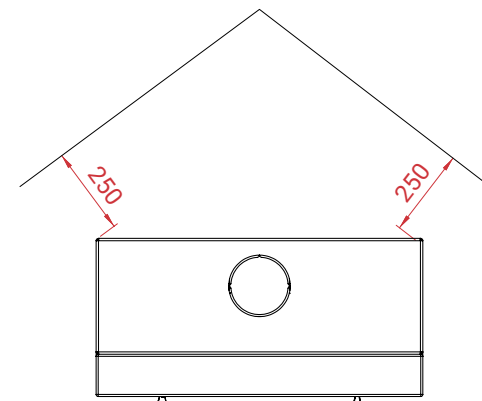

Style 470W with Limestone

Other models in the series:

- Style 370 Soapstone
- Style 370 Limestone
- Style 370 Indian Night
- Style 470W Soapstone
- Style 470W Limestone
- Style 470W Indian Night

Accessories:

- Style box
- Style Airbox downwards
- When backwards and 90°
  H306 is needed
- When straight backwards
  H305 is needed
- Optional handles

LOTUS
QUALITY FIRST

LOTUS HEATING SYSTEMS AS

Tlf. +45 6323 7070

www.lotusstoves.com

Email info@lotusstoves.com