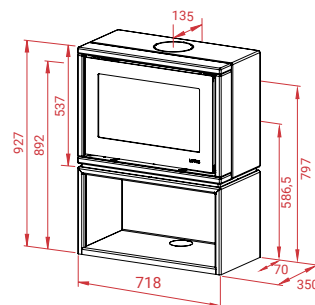

Style 370 with Indian Night & Base

Other models in the series:

- Style 370 Soapstone
- Style 370 Limestone
- Style 370 Indian Night
- Style 470W Soapstone
- Style 470W Limestone
- Style 470W Indian Night

Accessories:

- Style box
- Style Airbox downwards
- When backwards and 90°
  H306 is needed
- When straight backwards
  H305 is needed
- Optional handles

LOTUS
QUALITY FIRST

LOTUS HEATING SYSTEMS AS

Tlf. +45 6323 7070

www.lotusstoves.com

Email info@lotusstoves.com