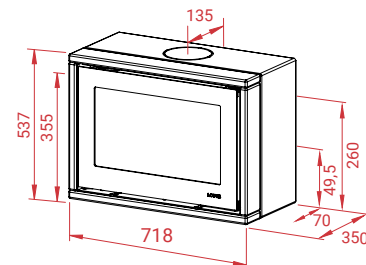

Style 370 with Indian Night

Other models in the series:

Style 370 Soapstone
Style 370 Limestone
Style 370 Indian Night
Style 470W Soapstone
Style 470W Limestone
Style 470W Indian Night

Accessories:

Style box
Style Airbox downwards
- When backwards and 90°
H306 is needed
- When straight backwards
H305 is needed
Optional handles

LOTUS
QUALITY FIRST

LOTUS HEATING SYSTEMS AS

Tlf. +45 6323 7070

www.lotusstoves.com

Email info@lotusstoves.com