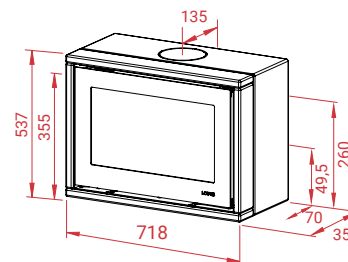

www.lotusstoves.com

Email info@lotusstoves.com

Style 370 with Limestone

A

10
years
Guarantee

-  111 kg
-  12 Pa
-  5,8 kW
-  3-6 kW
-  30 - 140 m²

- Mg/M³** 28
-  1,2 kg
-  77%

Style 370 with Limestone