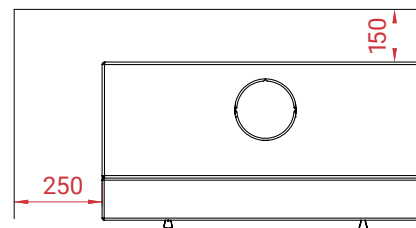

Style 470W with Soapstone

Other models in the series:

- Style 370 Soapstone
- Style 370 Limestone
- Style 370 Indian Night
- Style 470W Soapstone
- Style 470W Limestone
- Style 470W Indian Night

Accessories:

- Style box
- Style Airbox downwards
- When backwards and 90°
  H306 is needed
- When straight backwards
  H305 is needed
- Optional handles

LOTUS
QUALITY FIRST

LOTUS HEATING SYSTEMS AS

Tlf. +45 6323 7070

www.lotusstoves.com

Email info@lotusstoves.com