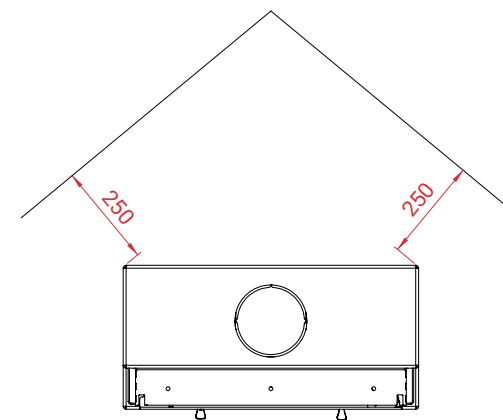

Style 370 with Indian Night & Base

Other models in the series:

- Style 370 Soapstone
- Style 370 Limestone
- Style 370 Indian Night
- Style 470W Soapstone
- Style 470W Limestone
- Style 470W Indian Night

Accessories:

- Style box
- Style Airbox downwards
- When backwards and 90°
  H306 is needed
- When straight backwards
  H305 is needed
- Optional handles

LOTUS
QUALITY FIRST

LOTUS HEATING SYSTEMS AS

Tlf. +45 6323 7070

www.lotusstoves.com

Email info@lotusstoves.com