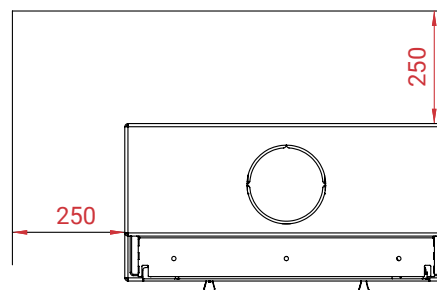

www.lotusstoves.com

Email info@lotusstoves.com

Style 370 with Limestone

A

10
years
Guarantee

-  111 kg
-  12 Pa
-  5,8 kW
-  3-6 kW
-  30 - 140 m²

- Mg/M³** 28
-  1,2 kg
-  77%

Style 370 with Limestone