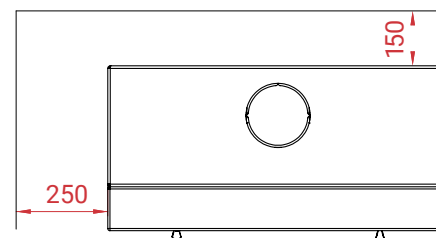

Style 470W with Soapstone & Base

Other models in the series:

- Style 370 Soapstone
- Style 370 Limestone
- Style 370 Indian Night
- Style 470W Soapstone
- Style 470W Limestone
- Style 470W Indian Night

Accessories:

- Style box
- Style Airbox downwards
- When backwards and 90°
- H306 is needed
- When straight backwards
- H305 is needed
- Optional handles

LOTUS
QUALITY FIRST

LOTUS HEATING SYSTEMS AS

Tlf. +45 6323 7070

www.lotusstoves.com

Email info@lotusstoves.com