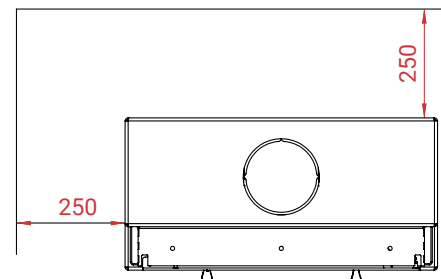

Style 370 with Limestone & Base

Other models in the series:

- Style 370 Soapstone
- Style 370 Limestone
- Style 370 Indian Night
- Style 470W Soapstone
- Style 470W Limestone
- Style 470W Indian Night

Accessories:

- Style box
- Style Airbox downwards
- When backwards and 90°
- H306 is needed
- When straight backwards
- H305 is needed
- Optional handles

LOTUS
QUALITY FIRST

LOTUS HEATING SYSTEMS AS

Tlf. +45 6323 7070

www.lotusstoves.com

Email info@lotusstoves.com