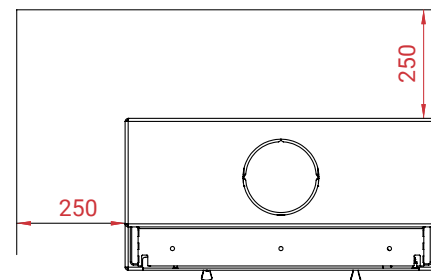

Style 370 with Soapstone & Base

Other models in the series:

- Style 370 Soapstone
- Style 370 Limestone
- Style 370 Indian Night
- Style 470W Soapstone
- Style 470W Limestone
- Style 470W Indian Night

Accessories:

- Style box
- Style Airbox downwards
- When backwards and 90°
- H306 is needed
- When straight backwards
- H305 is needed
- Optional handles

LOTUS
QUALITY FIRST

LOTUS HEATING SYSTEMS AS

Tlf. +45 6323 7070

www.lotusstoves.com

Email info@lotusstoves.com