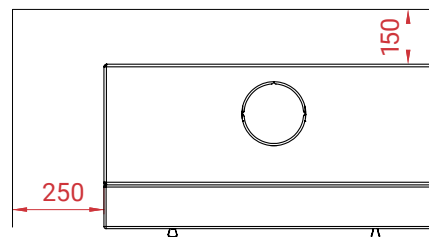

Style 470W with Limestone & Base

Other models in the series:

Style 370 Soapstone
Style 370 Limestone
Style 370 Indian Night
Style 470W Soapstone
Style 470W Limestone
Style 470W Indian Night

Accessories:

Style box
Style Airbox downwards
- When backwards and 90°
H306 is needed
- When straight backwards
H305 is needed
Optional handles

LOTUS
QUALITY FIRST

LOTUS HEATING SYSTEMS AS

Tlf. +45 6323 7070

www.lotusstoves.com

Email info@lotusstoves.com