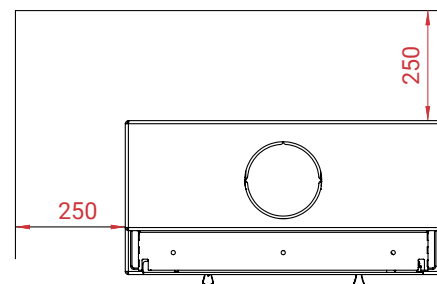

Style 370 with Indian Night

Other models in the series:

Style 370 Soapstone
Style 370 Limestone
Style 370 Indian Night
Style 470W Soapstone
Style 470W Limestone
Style 470W Indian Night

Accessories:

Style box
Style Airbox downwards
- When backwards and 90°
H306 is needed
- When straight backwards
H305 is needed
Optional handles

LOTUS
QUALITY FIRST

LOTUS HEATING SYSTEMS AS

Tlf. +45 6323 7070

www.lotusstoves.com

Email info@lotusstoves.com