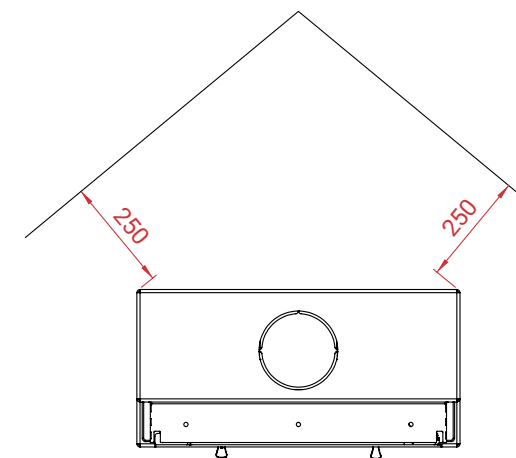

www.lotusstoves.com

Email info@lotusstoves.com

Style 370 with Limestone

A

10
years
Guarantee

-  111 kg
-  12 Pa
-  5,8 kW
-  3-6 kW
-  30 - 140 m²

- Mg/M³** 28
-  1,2 kg
-  77%

Style 370 with Limestone