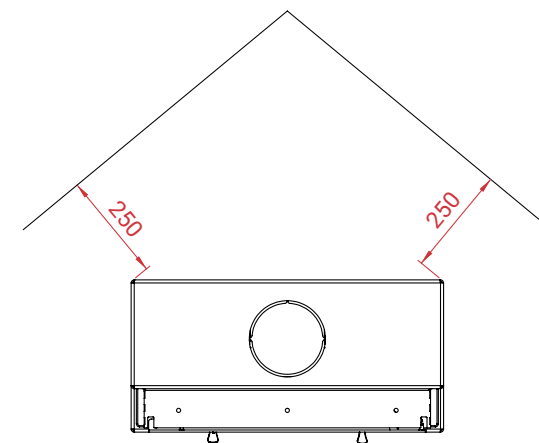

Style 370 with Limestone & Base

Other models in the series:

- Style 370 Soapstone
- Style 370 Limestone
- Style 370 Indian Night
- Style 470W Soapstone
- Style 470W Limestone
- Style 470W Indian Night

Accessories:

- Style box
- Style Airbox downwards
- When backwards and 90°
- H306 is needed
- When straight backwards
- H305 is needed
- Optional handles

LOTUS
QUALITY FIRST

LOTUS HEATING SYSTEMS AS

Tlf. +45 6323 7070

www.lotusstoves.com

Email info@lotusstoves.com