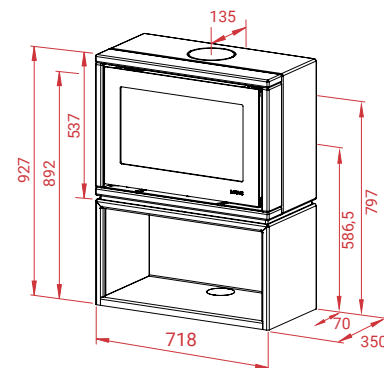

Style 370 with Soapstone & Base

Other models in the series:

- Style 370 Soapstone
- Style 370 Limestone
- Style 370 Indian Night
- Style 470W Soapstone
- Style 470W Limestone
- Style 470W Indian Night

Accessories:

- Style box
- Style Airbox downwards
- When backwards and 90°
- H306 is needed
- When straight backwards
- H305 is needed
- Optional handles

LOTUS
QUALITY FIRST

LOTUS HEATING SYSTEMS AS

Tlf. +45 6323 7070

www.lotusstoves.com

Email info@lotusstoves.com