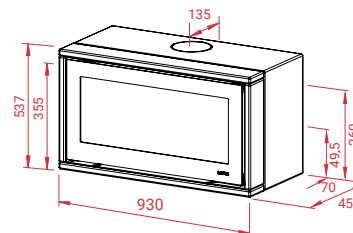

Style 470W with Soapstone

Other models in the series:

- Style 370 Soapstone
- Style 370 Limestone
- Style 370 Indian Night
- Style 470W Soapstone
- Style 470W Limestone
- Style 470W Indian Night

Accessories:

- Style box
- Style Airbox downwards
- When backwards and 90°
  H306 is needed
- When straight backwards
  H305 is needed
- Optional handles

LOTUS
QUALITY FIRST

LOTUS HEATING SYSTEMS AS

Tlf. +45 6323 7070

www.lotusstoves.com

Email info@lotusstoves.com