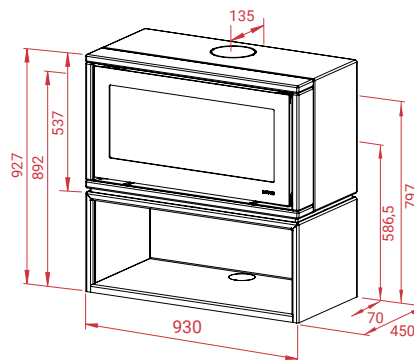

Style 470W with Soapstone & Base

Other models in the series:

- Style 370 Soapstone
- Style 370 Limestone
- Style 370 Indian Night
- Style 470W Soapstone
- Style 470W Limestone
- Style 470W Indian Night

Accessories:

- Style box
- Style Airbox downwards
- When backwards and 90°
- H306 is needed
- When straight backwards
- H305 is needed
- Optional handles

LOTUS
QUALITY FIRST

LOTUS HEATING SYSTEMS AS

Tlf. +45 6323 7070

www.lotusstoves.com

Email info@lotusstoves.com