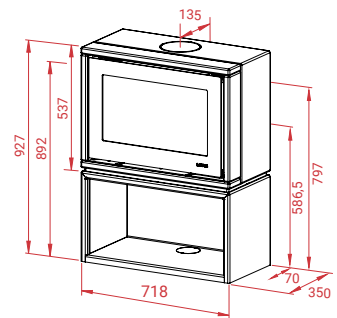

Style 370 with Limestone & Base

Other models in the series:

- Style 370 Soapstone
- Style 370 Limestone
- Style 370 Indian Night
- Style 470W Soapstone
- Style 470W Limestone
- Style 470W Indian Night

Accessories:

- Style box
- Style Airbox downwards
- When backwards and 90°
- H306 is needed
- When straight backwards
- H305 is needed
- Optional handles

LOTUS
QUALITY FIRST

LOTUS HEATING SYSTEMS AS

Tlf. +45 6323 7070

www.lotusstoves.com

Email info@lotusstoves.com