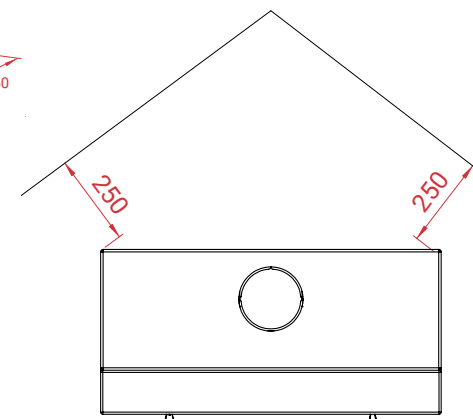

Style 470W with Soapstone & Base

Other models in the series:

- Style 370 Soapstone
- Style 370 Limestone
- Style 370 Indian Night
- Style 470W Soapstone
- Style 470W Limestone
- Style 470W Indian Night

Accessories:

- Style box
- Style Airbox downwards
- When backwards and 90°
- H306 is needed
- When straight backwards
- H305 is needed
- Optional handles

LOTUS
QUALITY FIRST

LOTUS HEATING SYSTEMS AS

Tlf. +45 6323 7070

www.lotusstoves.com

Email info@lotusstoves.com