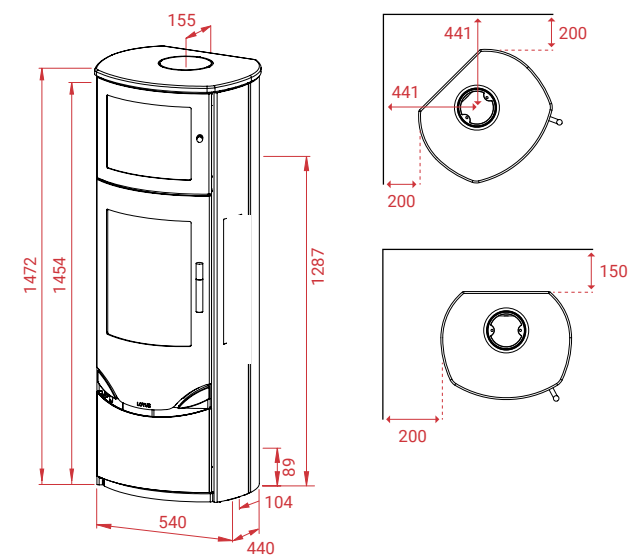

Prio 7 Steel

Other models in the series:
Prio 7M
Prio M
Prio 7M Indian Night
Prio M Indian Night
All stoves in black or grey.

Accessories:
Soapstone/Indian Night top plate
Shaped glass floor plate
Universal glass floor plate black

See the stoves online:

LOTUS HEATING SYSTEMS AS
Tlf. +45 6323 7070
www.lotusstoves.com
Email info@lotusstoves.com