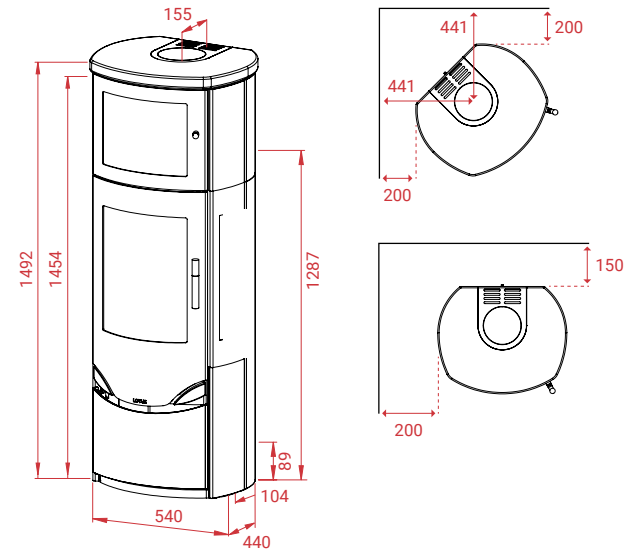

Prio 7M Soapstone

Black door

Other models in the series:

- Prio 7
- Prio M
- Prio 7M Indian Night
- Prio M Indian Night
- **All stoves in black or grey.**

Accessories:

- Soapstone/Indian Night top plate
- Shaped glass floor plate
- Universal glass floor plate black

See the stoves online:

LOTUS
QUALITY FIRST

LOTUS HEATING SYSTEMS AS

Tlf. +45 6323 7070

www.lotusstoves.com

Email info@lotusstoves.com