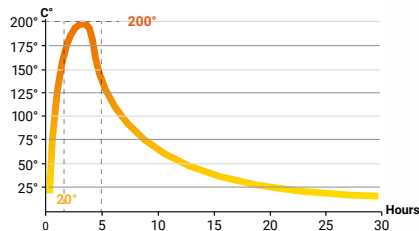

See the stoves online:

LOTUS HEATING SYSTEMS AS
 Tlf. +45 6323 7070
 www.lotusstoves.com
 Email info@lotusstoves.com

Prio 7M Soapstone

Black door

A

10
years
Guarantee

-  272 kg
-  12 Pa
-  7 kW
-  3-8 kW
-  30 - 120 m²