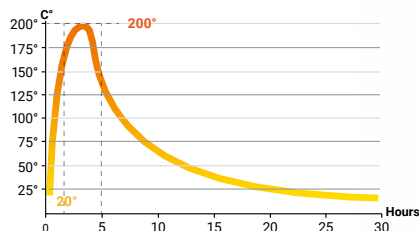

Prio M Indian Night

A

10
years
Guarantee

-  328 kg
-  12 Pa
-  7 kW
-  3-8 kW
-  30 - 120 m²

- Mg/M³** 28
-  2,1 kg
-  79%

 **LOTUS**
QUALITY FIRST

Prio M Indian Night

Other models in the series: