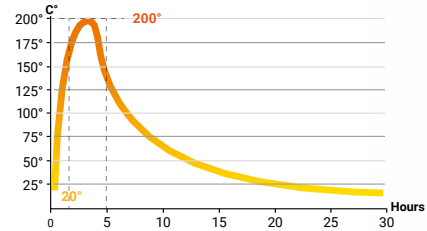

Email info@lotusstoves.com

Prio M Indian Night

with side glasses

A

10 years Guarantee

- 310 kg
- 12 Pa
- 7 kW
- 3-8 kW
- 30 - 120 m²

Prio M Indian Night

with side glasses