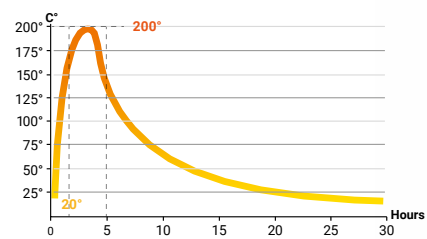

Prio M Soapstone

A

10 years Guarantee

- 328 kg
- 12 Pa
- 7 kW
- 3-8 kW
- 30 - 120 m²

Prio M Soapstone

Other models in the series:

- Prio 7
- Prio 7M
- Prio 7M Indian Night
- Prio M Indian Night
- **All stoves in black or grey.**

Accessories:

- Soapstone/Indian Night top plate
- Shaped glass floor plate
- Universal glass floor plate black

See the stoves online:

LOTUS HEATING SYSTEMS AS
Tlf. +45 6323 7070
www.lotusstoves.com
Email info@lotusstoves.com