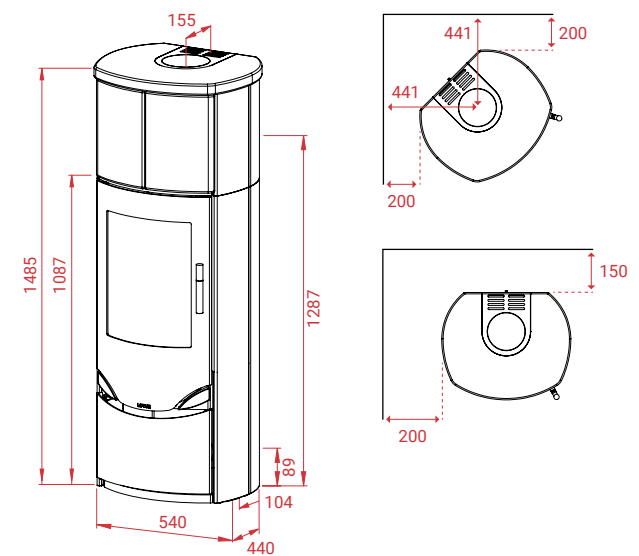

Prio M Soapstone

Other models in the series:

- Prio 7
- Prio 7M
- Prio 7M Indian Night
- Prio M Indian Night
- **All stoves in black or grey.**

Accessories:

- Soapstone/Indian Night top plate
- Shaped glass floor plate
- Universal glass floor plate black

See the stoves online:

LOTUS HEATING SYSTEMS AS
Tlf. +45 6323 7070
www.lotusstoves.com
Email info@lotusstoves.com