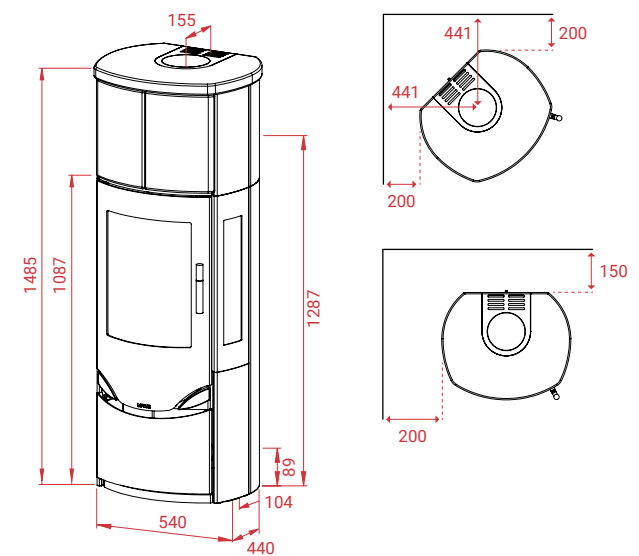

Email info@lotusstoves.com

Prio M Indian Night

with side glasses

A

10 years Guarantee

- 310 kg
- 12 Pa
- 7 kW
- 3-8 kW
- 30 - 120 m²

Prio M Indian Night

with side glasses