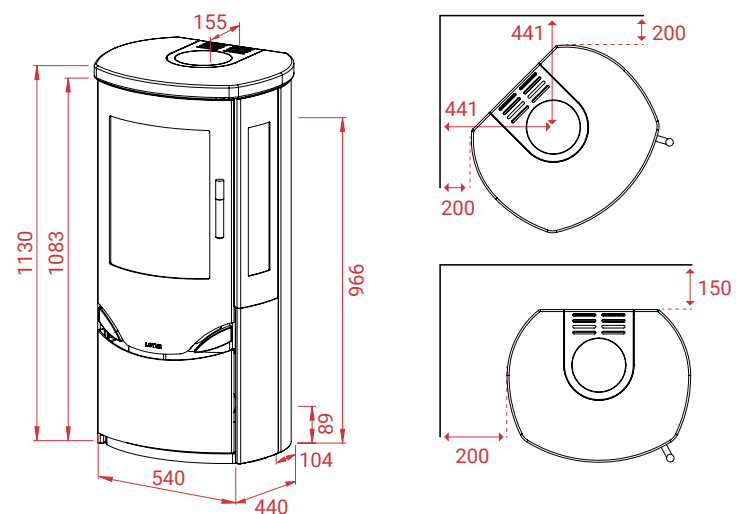

with side glasses

A

-  226 kg
-  12 Pa
-  7 kW
-  3-8 kW
-  30 - 120 m²

- Mg/M³** 28
-  2,1 kg
-  79%

Prio 6 Indian Night

with side glasses

Other models in the series:

- Prio 5
- Prio 5 S
- Prio 5 Indian Night
- Prio 6 with side glasses
- Prio 6 S with side glasses
- All stoves in black or grey.**