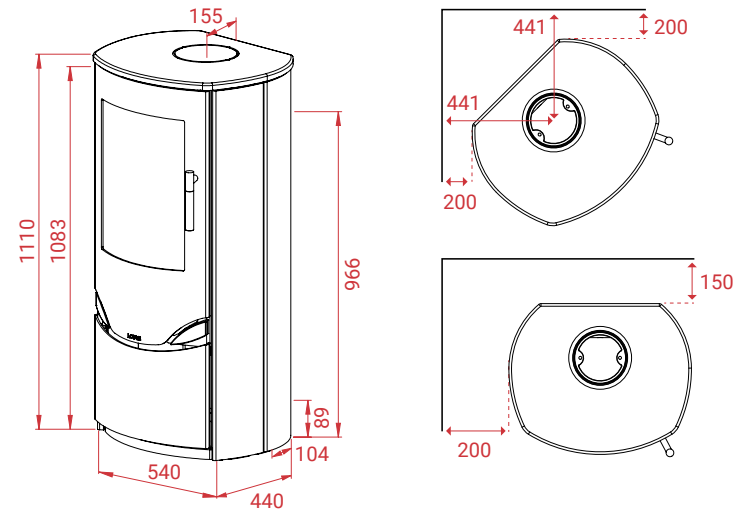

Prio 5

A

10
years
Guarantee

- 164 kg
- 12 Pa
- 7 kW
- 3-8 kW
- 30 - 120 m²

- Mg/M³ 28
- 2,1 kg
- 79%

 **LOTUS**
QUALITY FIRST

Prio 5

Other models in the series: