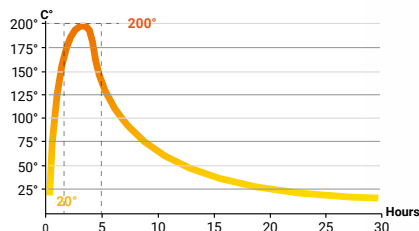

Prio 7M Indian Night

- 272 kg
- 12 Pa
- 7 kW
- 3-8 kW
- 30 - 120 m²

Other models in the series:

- Prio 7
 - Prio 7M
 - Prio M
 - Prio M Indian Night
- All stoves in black or grey.**

Accessories:

- Soapstone/Indian Night top plate
- Shaped glass floor plate
- Universal glass floor plate black