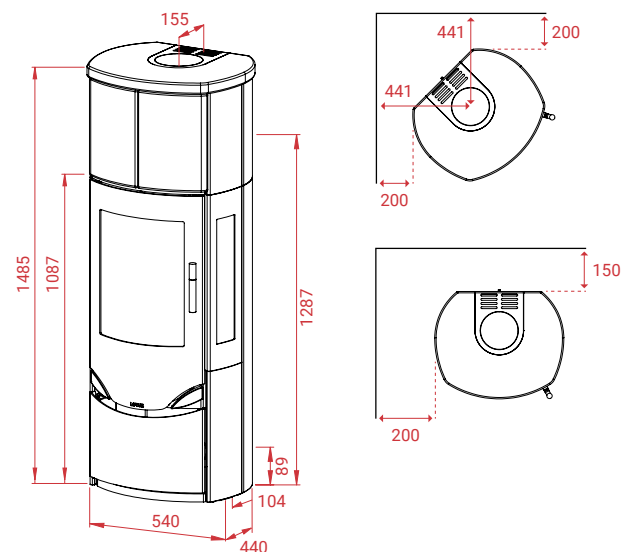

Prio M Soapstone

with side glasses

Other models in the series:

- Prio 7 with side glasses
- Prio 7M with side glasses
- Prio 7M Indian Night with side glasses
- Prio M Indian Night with side glasses

All stoves in black or grey.

Accessories:

- Shaped glass floor plate
- Universal glass floor plate black

See the stoves online:

LOTUS
QUALITY FIRST

LOTUS
QUALITY FIRST

LOTUS HEATING SYSTEMS AS

Tlf. +45 6323 7070

www.lotusstoves.com

Email info@lotusstoves.com