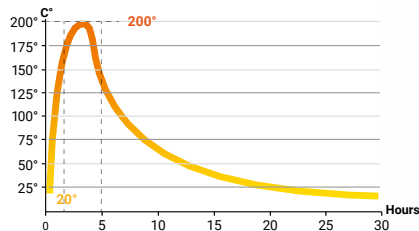

Email info@lotusstoves.com

Prio 7M Soapstone

Grey door

A

-  272 kg
-  12 Pa
-  7 kW
-  3-8 kW
-  30 - 120 m²

- Mg/M³** 28
-  2,1 kg
-  79%

 **LOTUS**
QUALITY FIRST

Prio 7M Soapstone