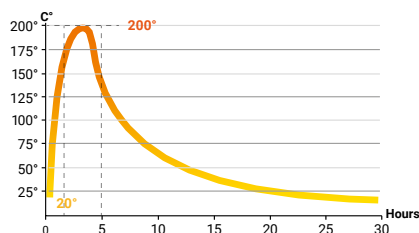

Tlf. +45 6323 7070

www.lotusstoves.com

Email info@lotusstoves.com

Prio M Indian Night with side glasses

A

Prio M Indian Night with side glasses

- 310 kg
- 12 Pa
- 7 kW
- 3-8 kW
- 30 - 120 m²

Other models in the series: