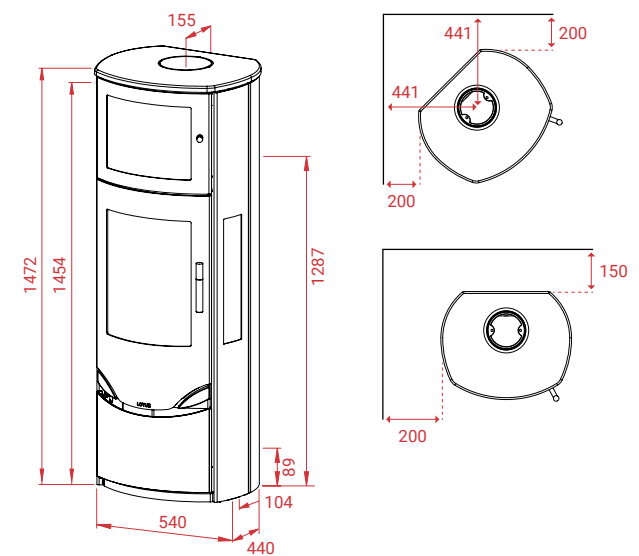

with side glasses

A

10 years Guarantee

-  212 kg
-  12 Pa
-  7 kW
-  3-8 kW
-  30 - 120 m²

- Mg/M³** 28
-  2,1 kg
-  79%

Prio 7

with side glasses

Other models in the series:
 Prio 7M with side glasses
 Prio M with side glasses
 Prio 7M Indian Night with side glasses
 Prio M Indian Night with side glasses
All stoves in black or grey.