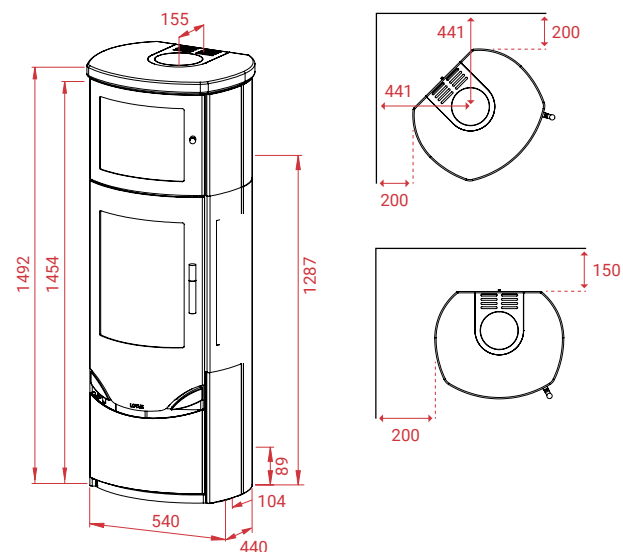

Prio 7M Indian Night

- 272 kg
- 12 Pa
- 7 kW
- 3-8 kW
- 30 - 120 m²

Other models in the series:

- Prio 7
 - Prio 7M
 - Prio M
 - Prio M Indian Night
- All stoves in black or grey.**

Accessories:

- Soapstone/Indian Night top plate
- Shaped glass floor plate
- Universal glass floor plate black