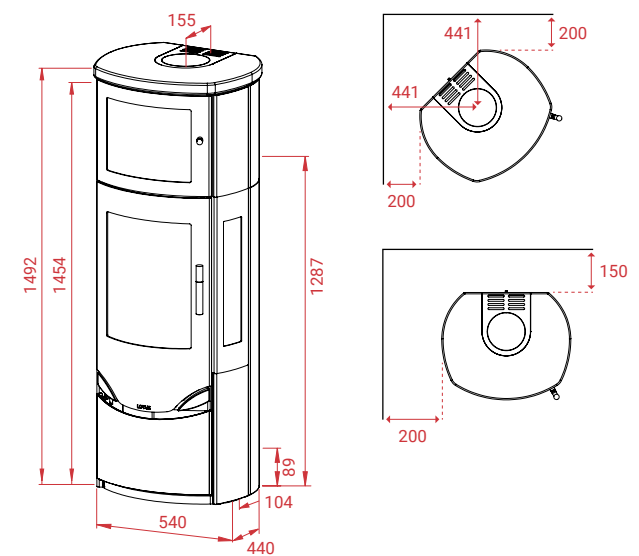

Prio 7M Soapstone

with side glasses

A

10
years
Guarantee

-  257 kg
-  12 Pa
-  7 kW
-  3-8 kW
-  30 - 120 m²

Prio 7M Soapstone

with side glasses

Other models in the series: