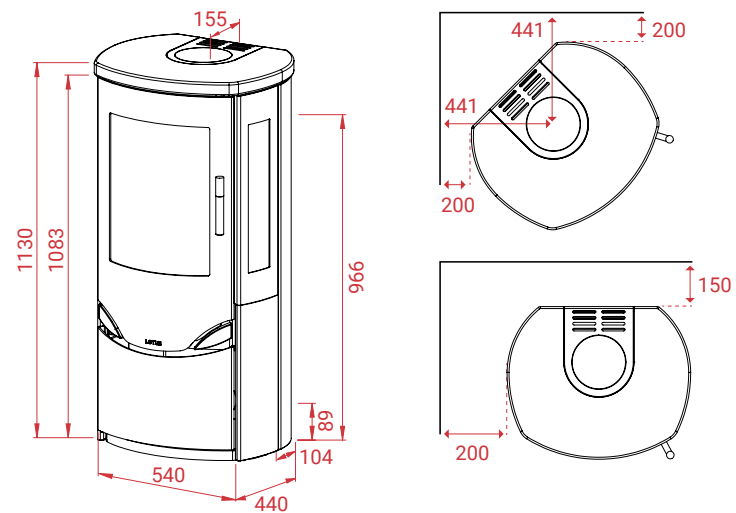

Prio 6 Soapstone

with side glasses

Other models in the series:

1. Prio 5
   - Prio 5 S
   - Prio 5 Indian Night
   - Prio 6 with side glasses
   - Prio 6 Indian Night with side glasses
2. **All stoves in black or grey.**

Accessories:

- Shaped glass floor plate
- Universal glass floor plate black

See the stoves online:

LOTUS
QUALITY FIRST

LOTUS HEATING SYSTEMS AS

Tlf. +45 6323 7070

www.lotusstoves.com

Email info@lotusstoves.com