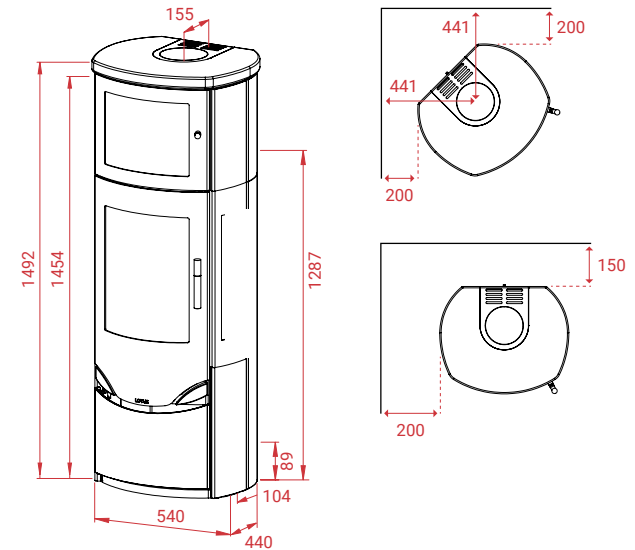

Prio 7M Soapstone

Grey door

Other models in the series:

- Prio 7
- Prio M
- Prio 7M Indian Night
- Prio M Indian Night
- **All stoves in black or grey.**

Accessories:

- Soapstone/Indian Night top plate
- Shaped glass floor plate
- Universal glass floor plate black

See the stoves online:

LOTUS
QUALITY FIRST

LOTUS HEATING SYSTEMS AS

Tlf. +45 6323 7070

www.lotusstoves.com

Email info@lotusstoves.com