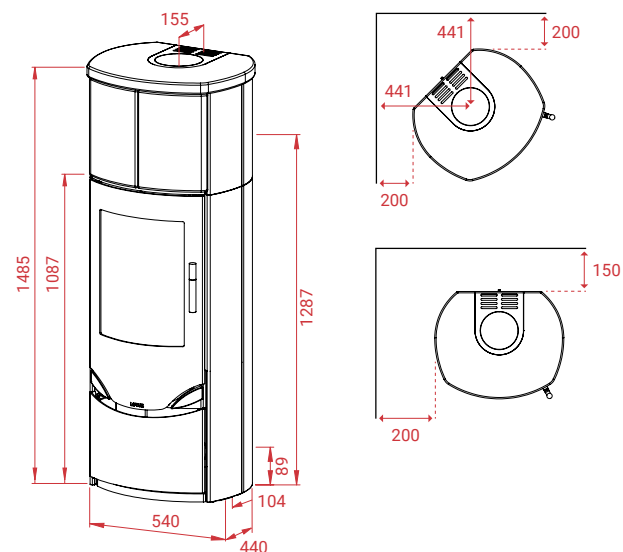

Prio M Indian Night

A

10
years
Guarantee

-  328 kg
-  12 Pa
-  7 kW
-  3-8 kW
-  30 - 120 m²

- Mg/M³** 28
-  2,1 kg
-  79%

 **LOTUS**
QUALITY FIRST

Prio M Indian Night

Other models in the series: