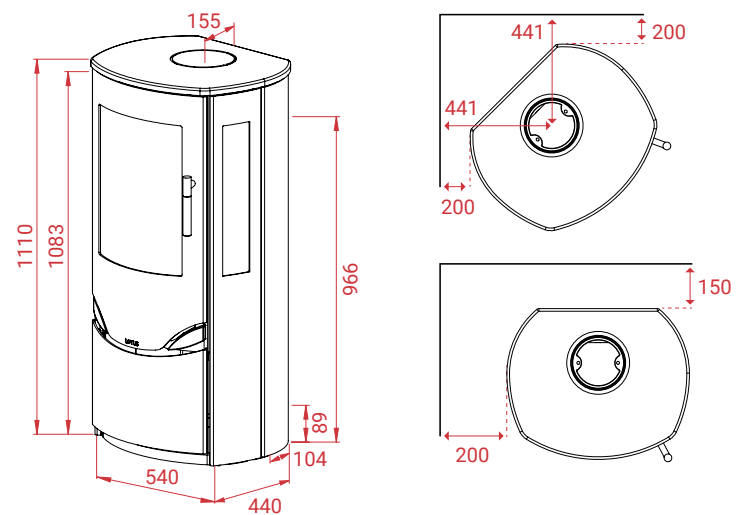

A

10
years
Guarantee

-  164 kg
-  12 Pa
-  7 kW
-  3-8 kW
-  30 - 120 m²

- Mg/M³** 28
-  2,1 kg
-  79%

Prio 6

with side glasses

Other models in the series:

- Prio 5
- Prio 5 S
- Prio 5 Indian Night
- Prio 6 S with side glasses
- Prio 6 Indian Night with side glasses
- All stoves in black or grey.**