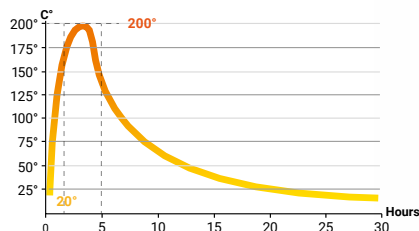

See the stoves online:

LOTUS HEATING SYSTEMS AS

Tlf. +45 6323 7070
 www.lotusstoves.com
 Email info@lotusstoves.com

Prio M Soapstone

with side glasses

A

10
years
Guarantee

-  310 kg
-  12 Pa
-  7 kW
-  3-8 kW
-  30 - 120 m²