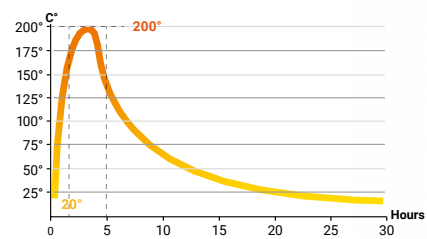

Prio 7M Soapstone

with side glasses

A

10
years
Guarantee

-  257 kg
-  12 Pa
-  7 kW
-  3-8 kW
-  30 - 120 m²

Prio 7M Soapstone

with side glasses

Other models in the series: