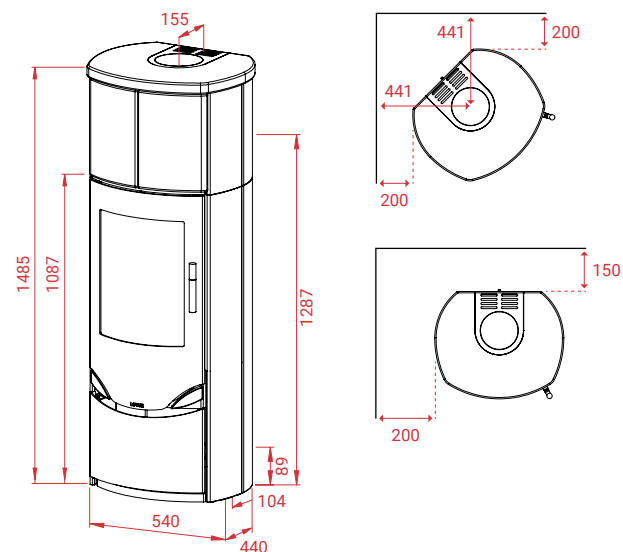

Tlf. +45 6323 7070

www.lotusstoves.com

Email info@lotusstoves.com

Prio M Indian Night with side glasses

A

Prio M Indian Night with side glasses

- 310 kg
- 12 Pa
- 7 kW
- 3-8 kW
- 30 - 120 m²

Other models in the series: