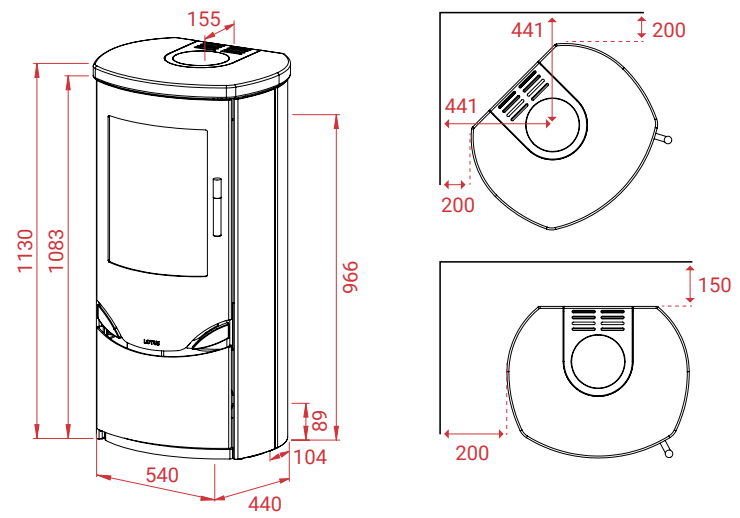

-  239 kg
-  12 Pa
-  7 kW
-  3-8 kW
-  30 - 120 m²

- Mg/M³** 28
-  2,1 kg
-  79%

Prio 5 Soapstone

- Other models in the series:**
- Prio 5
 - Prio 5 Indian Night
 - Prio 6 with side glasses
 - Prio 6 S with side glasses
 - Prio 6 Indian Night with side glasses
- All stoves in black or grey.**