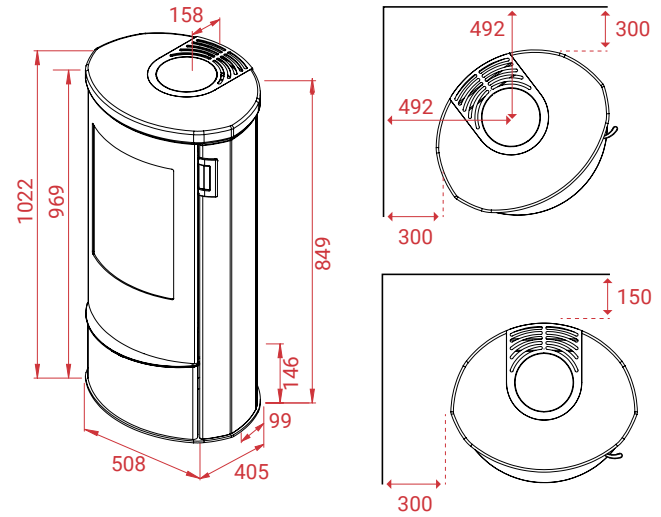

Liva 5 Sand

Black door

-  165 kg
-  12 Pa
-  5 kW
-  3-7 kW
-  30 - 120 m²

- Mg/M³** 27
-  1,7 kg
-  78%

Liva 5 Sand

Black door

See the stoves online:

Other models in the series: