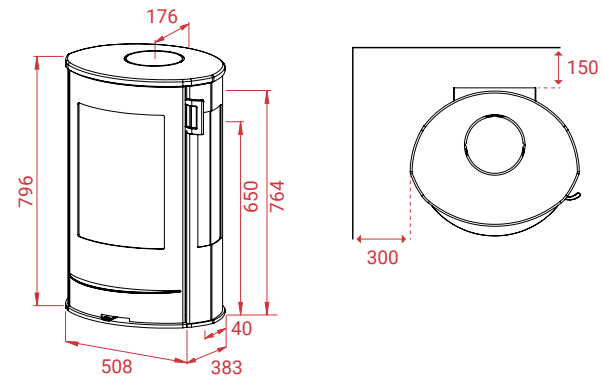

Liva 8 G

See the stoves online:

Other models in the series:

- Liva 5
- Liva 5 G
- **Liva 5 S Grey**
- Liva 5 S Black
- Liva 5 Sand Grey
- Liva 5 Sand Black
- Liva 6
- Liva 6 G
- Liva 6 S Indian Night
- **Liva 6 S Grey**
- Liva 6 S Black
- Liva 7 G
- Liva 9 G Base

Accessories:

- Soapstone/Indian Night top plate
- Optional handles

LOTUS HEATING SYSTEMS AS

Tlf. +45 6323 7070

www.lotusstoves.com

Email info@lotusstoves.com