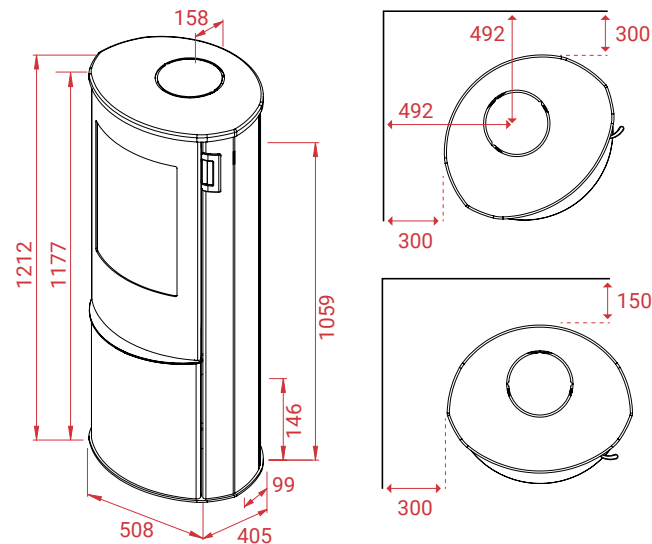

Liva 6

See the stoves online:

Other models in the series:

Liva 5	Liva 6 S Indian Night
Liva 5 G	Liva 6 S Grey
Liva 5 S Grey	Liva 6 S Black
Liva 5 S Black	Liva 7 G
Liva 5 Sand Grey	Liva 8 G
Liva 5 Sand Black	Liva 9 G Base
Liva 6 G	

Accessories:

- Soapstone/Indian Night top plate
- Optional handles
- Shaped glass floor plate
- Universal glass floor plate black

LOTUS HEATING SYSTEMS AS

Tlf. +45 6323 7070

www.lotusstoves.com

Email info@lotusstoves.com