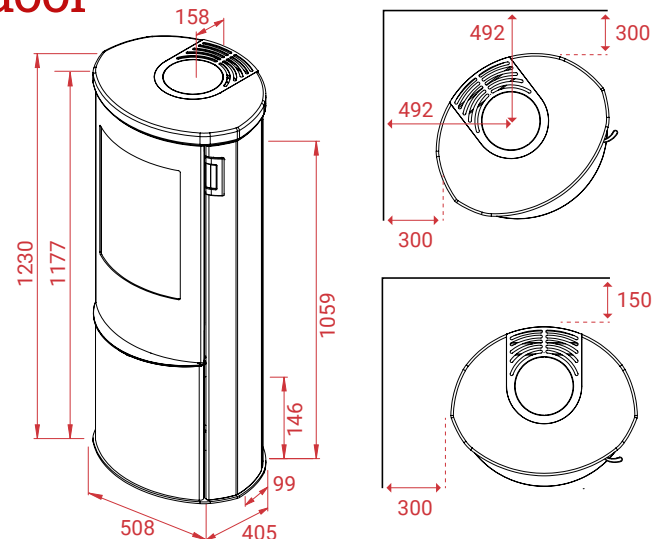

Liva 6 Soapstone

Grey door

A

- 192 kg
- 12 Pa
- 5 kW
- 3-7 kW
- 30 - 120 m²

- Mg/M³** 27
- 1,7 kg
- 78%

Liva 6 Soapstone

Grey door

See the stoves online: