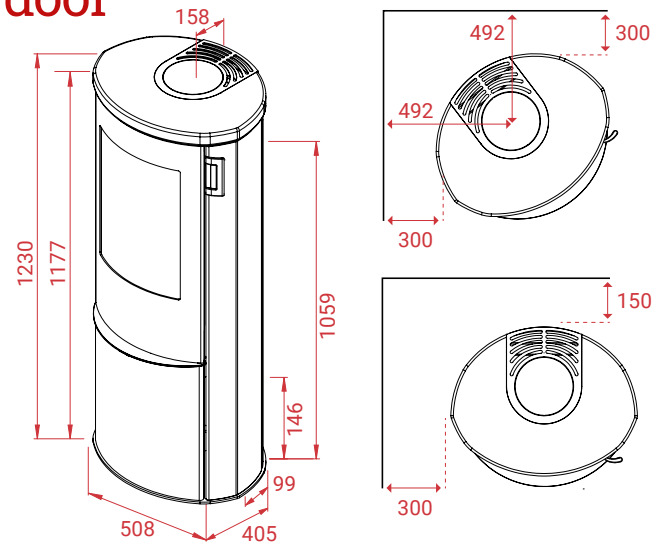

Liva 6 Soapstone

Black door

A

- 192 kg
- 12 Pa
- 5 kW
- 3-7 kW
- 30 - 120 m²

- Mg/M³** 27
- 1,7 kg
- 78%

Liva 6 Soapstone

Black door

See the stoves online: