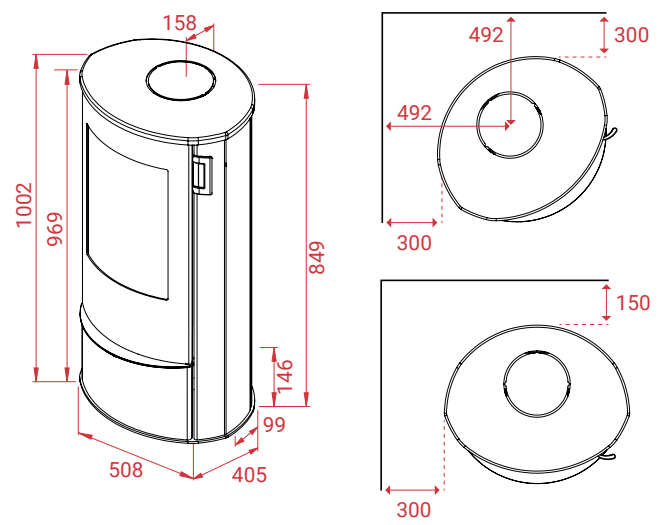

Liva 5 Indian Night

See the stoves online:

Other models in the series:

- Liva 5 G
- Liva 5 Grey
- Liva 5 Black
- Liva 5 Sand Grey
- Liva 5 Sand Black
- Liva 6
- Liva 6 G
- Liva 6 Indian Night
- Liva 7 G
- Liva 8
- Liva 9 G Base

Accessories:

- Soapstone/Indian Night top plate
- Optional handles
- Shaped glass floor plate
- Universal glass floor plate black

LOTUS HEATING SYSTEMS AS
Tlf. +45 6323 7070
www.lotusstoves.com
Email info@lotusstoves.com