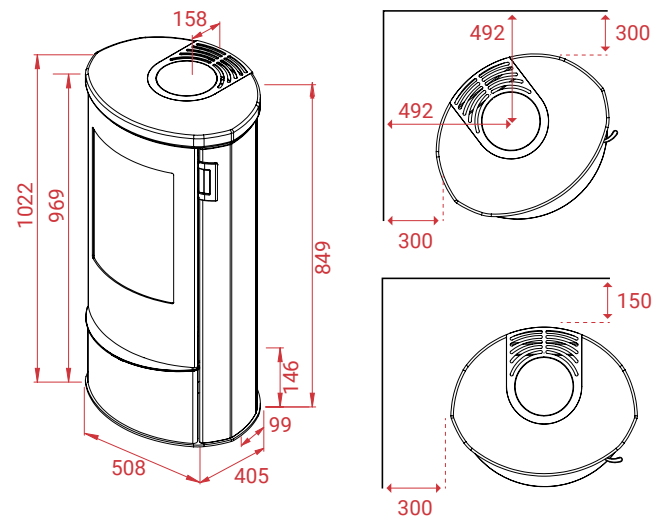

Liva 5 Soapstone

Grey door

A

- 165 kg
- 12 Pa
- 5 kW
- 3-7 kW
- 30 - 120 m²

- Mg/M³ 27
- 1,7 kg
- 78%

Liva 5 Soapstone

Grey door

See the stoves online: