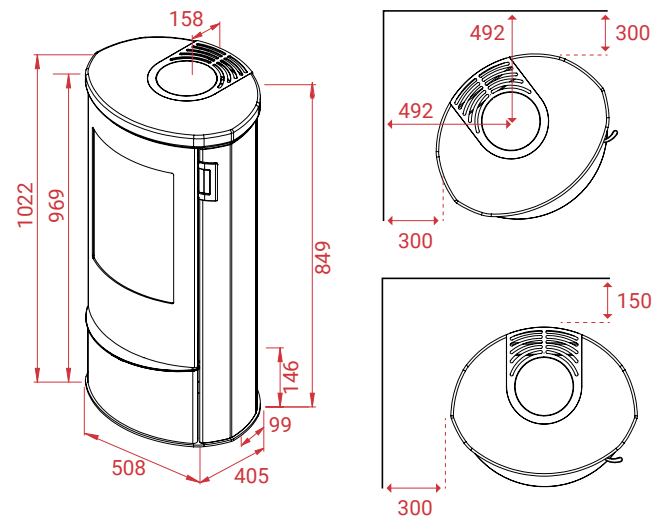

Liva 5 Sand

Grey door

See the stoves online:

Other models in the series:

- Liva 5 G
- Liva 5 Grey
- Liva 5 Black
- Liva 5 Sand Grey
- Liva 5 Sand Black
- Liva 6
- Liva 6 G
- Liva 6 Indian Night
- Liva 7 G
- Liva 8
- Liva 9 G Base

Accessories:

- Soapstone/Indian Night top plate
- Optional handles
- Shaped glass floor plate
- Universal glass floor plate black

LOTUS HEATING SYSTEMS AS

Tlf. +45 6323 7070
www.lotusstoves.com
Email info@lotusstoves.com