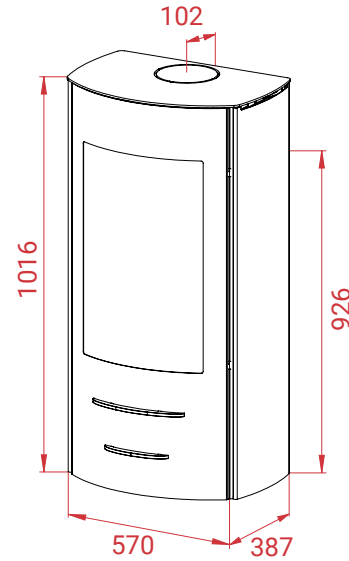

GasLine 20

- 75 kg
- 2,7 - 4,3 kW
- 25 - 110 m²
- Natural Gas
- Propan Gas

GasLine 20

Other models in the series:

- GasLine 20 Soapstone
- GasLine 20 Indian Night
- GasLine 40
- GasLine 50
- GasLine 60

Accessories: