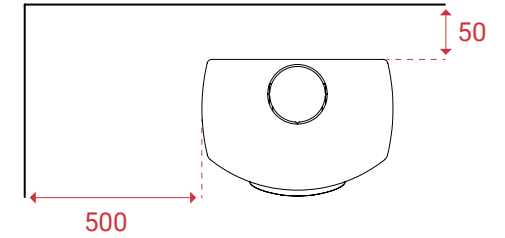

GasLine 20

- 75 kg
- 2,7 - 4,3 kW
- 25 - 110 m²
- Natural Gas
- Propan Gas

GasLine 20

Other models in the series:

- GasLine 20 Soapstone
- GasLine 20 Indian Night
- GasLine 40
- GasLine 50
- GasLine 60

Accessories: