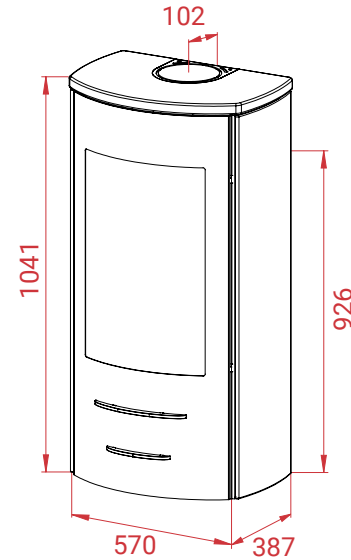

GasLine 20 Soapstone

Other models in the series:

- GasLine 20
- GasLine 20 Indian Night
- GasLine 40
- GasLine 50
- GasLine 60

Accessories:

- Wi-Fi
- 230 V adapter

LOTUS HEATING SYSTEMS AS

Tlf. +45 6323 7070

www.lotusstoves.com

Email info@lotusstoves.com