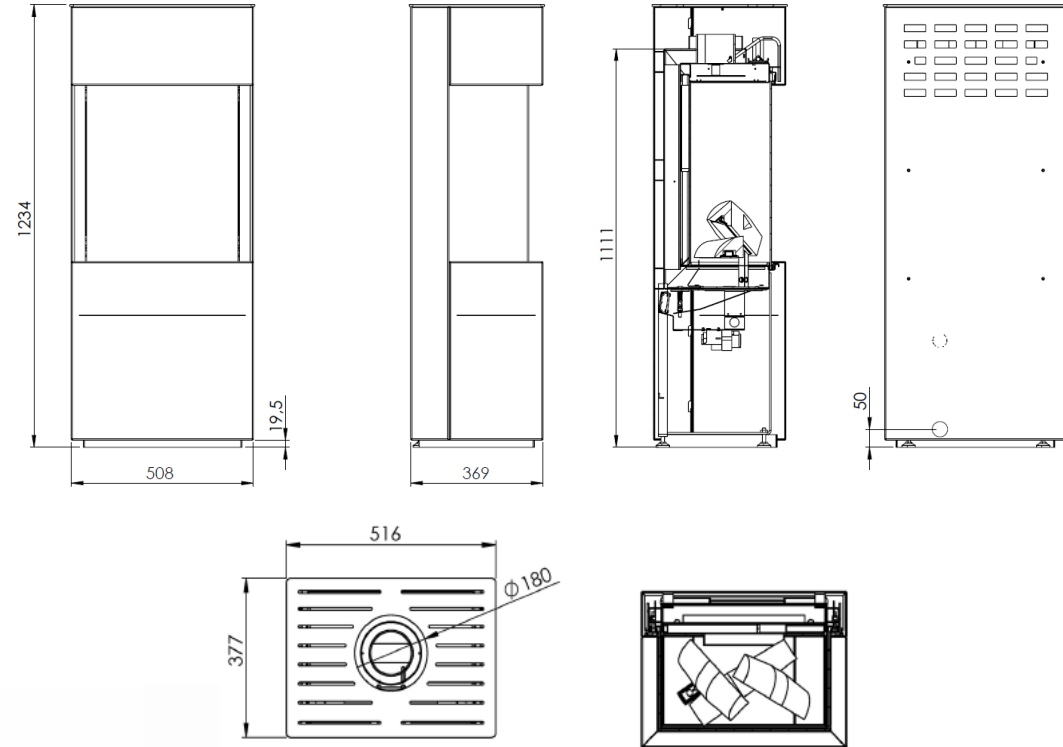

GasLine 50

Other models in the series:

- GasLine 20
- GasLine 20 Soapstone
- GasLine 20 Indian Night
- GasLine 40
- GasLine 60

Accessories:

- Wi-Fi
- 230 V adapter

LOTUS HEATING SYSTEMS AS

Tlf. +45 6323 7070

www.lotusstoves.com

Email info@lotusstoves.com