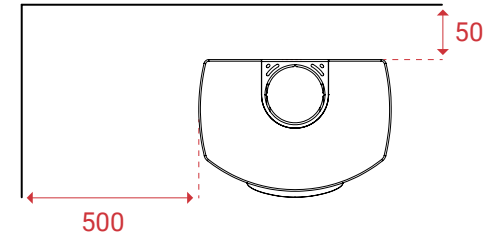

GasLine 20 Soapstone

Other models in the series:

- GasLine 20
- GasLine 20 Indian Night
- GasLine 40
- GasLine 50
- GasLine 60

Accessories:

- Wi-Fi
- 230 V adapter

LOTUS HEATING SYSTEMS AS

Tlf. +45 6323 7070

www.lotusstoves.com

Email info@lotusstoves.com