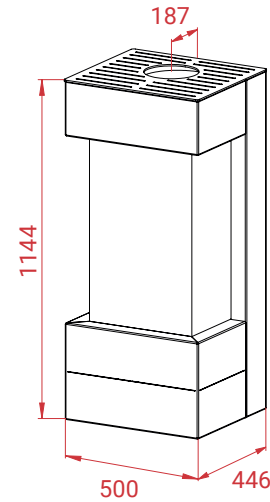

Email info@lotusstoves.com

GasLine 40

- 82 kg
- 2,5 - 4,8 kW
- 25 - 120 m²
- Natural Gas
- Propan Gas

GasLine 40

Other models in the series:

- GasLine 20
- GasLine 20 Soapstone
- GasLine 20 Indian Night
- GasLine 50
- GasLine 60