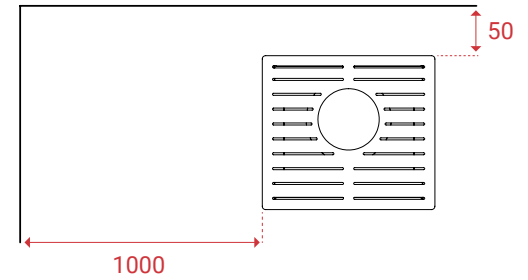

Email info@lotusstoves.com

GasLine 40

- 82 kg
- 2,5 - 4,8 kW
- 25 - 120 m²
- Natural Gas
- Propan Gas

GasLine 40

Other models in the series:

- GasLine 20
- GasLine 20 Soapstone
- GasLine 20 Indian Night
- GasLine 50
- GasLine 60