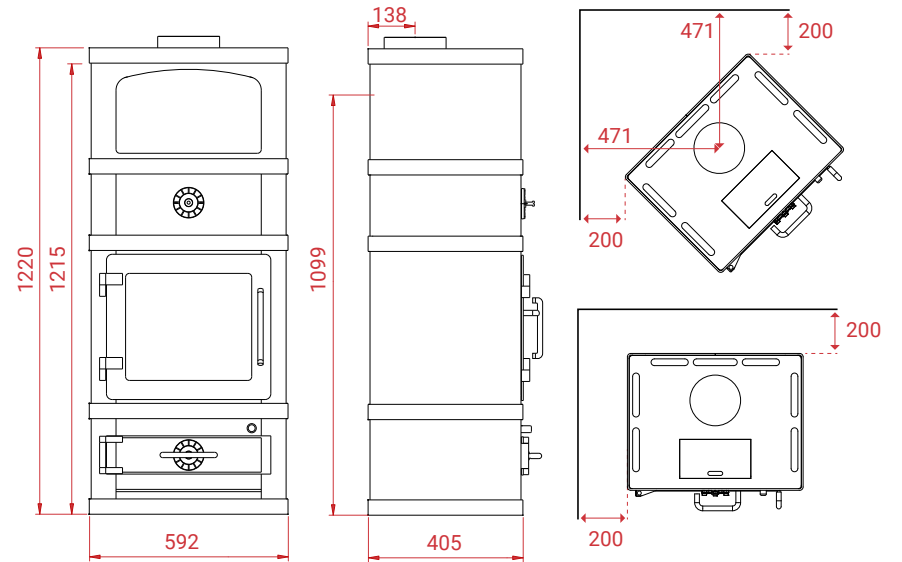

- 347 kg
- 12 Pa
- 8 kW
- 3-10 kW
- 30 - 160 m²

- Mg/M³ 29
- 2,4 kg
- 81%

2080/2280