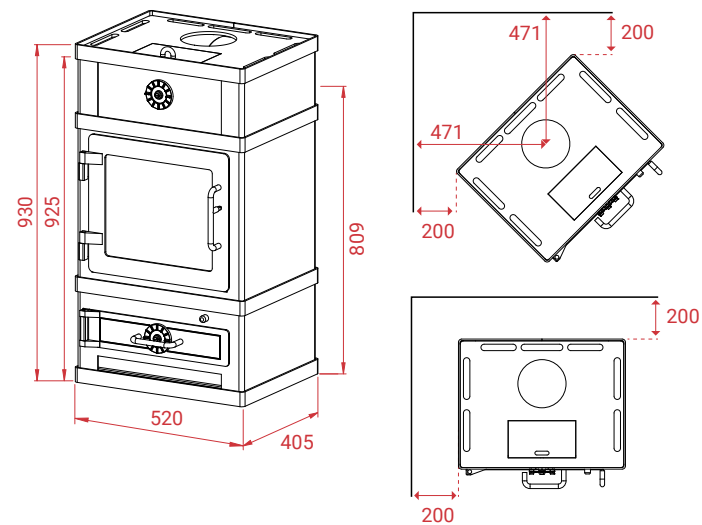

2060

A+

-  175 kg
-  12 Pa
-  8 kW
-  3-10 kW
-  30 - 160 m²

Mg/M³ 29

 2,4 kg

 81%

2060

Other models in the series: