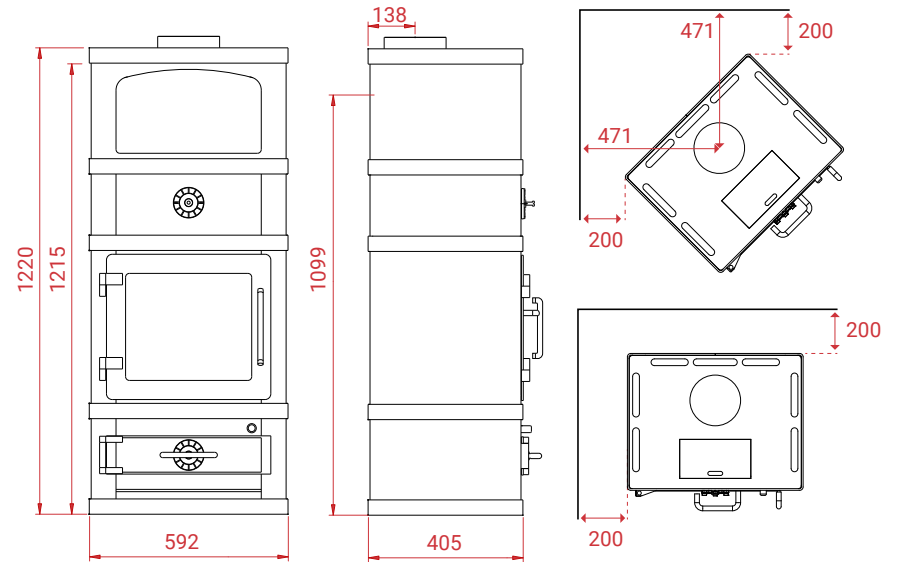

Tlf. +45 6323 7070
 www.lotusstoves.com
 Email info@lotusstoves.com

2080/2280

A+

- 347 kg
- 12 Pa
- 8 kW
- 3-10 kW
- 30 - 160 m²

- Mg/M³ 29
- 2,4 kg
- 81%

2080/2280

Other models in the series:

- | | |
|-----------|----------------|
| 2060 | 2060/2260 |
| 2080 | 2060/2260/2660 |
| 2060/2660 | 2080/2280/ |
| 2080/2680 | 2080/2680 |