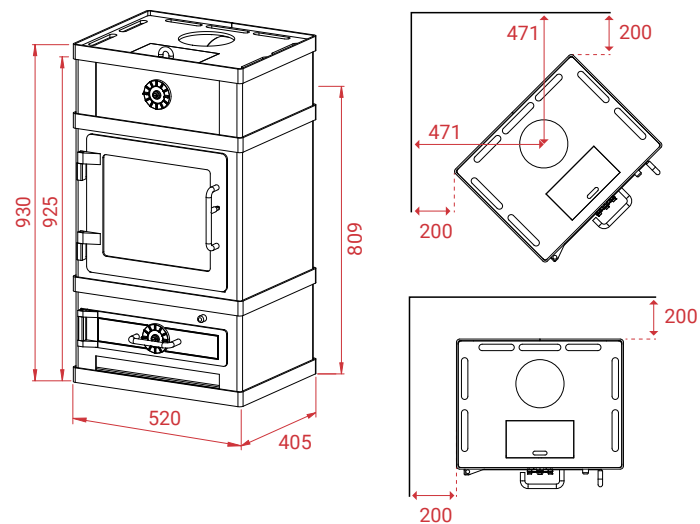

2060

A+

-  175 kg
-  12 Pa
-  8 kW
-  3-10 kW
-  30 - 160 m²

Mg/M³ 29

 2,4 kg

 81%

2060

Other models in the series: