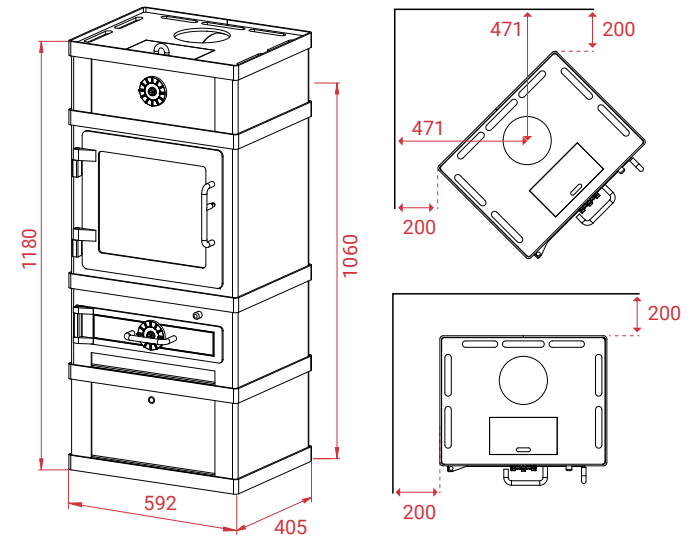

Tlf. +45 6323 7070
 www.lotusstoves.com
 Email info@lotusstoves.com

2080/2680

A+

- 267 kg
- 12 Pa
- 8 kW
- 3-10 kW
- 30 - 160 m²

- Mg/M³ 29
- 2,4 kg
- 81%

2080/2680

- Other models in the series:**
- 2060
 - 2080
 - 2060/2660
 - 2080/2680
 - 2060/2260
 - 2080/2280
 - 2060/2260/2660
 - 2080/2280/2680