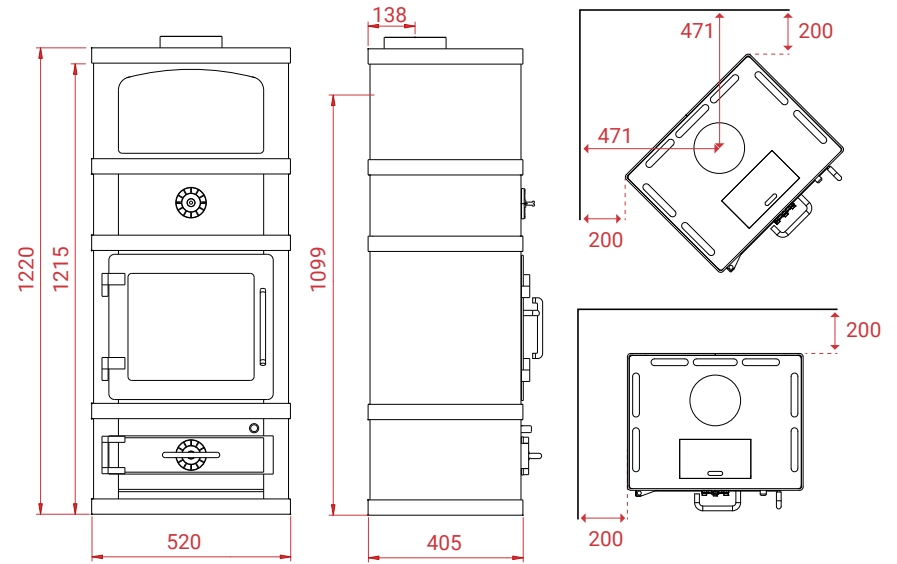

2060/2260

A+

- 222 kg
- 12 Pa
- 8 kW
- 3-10 kW
- 30 - 160 m²

- Mg/M³ 29
- 2,4 kg
- 81%

2060/2260

Other models in the series:

- | | |
|-----------|----------------|
| 2060 | 2080/2280 |
| 2080 | 2060/2260/2660 |
| 2060/2660 | 2080/2280/2680 |
| 2080/2680 | 2080/2680 |