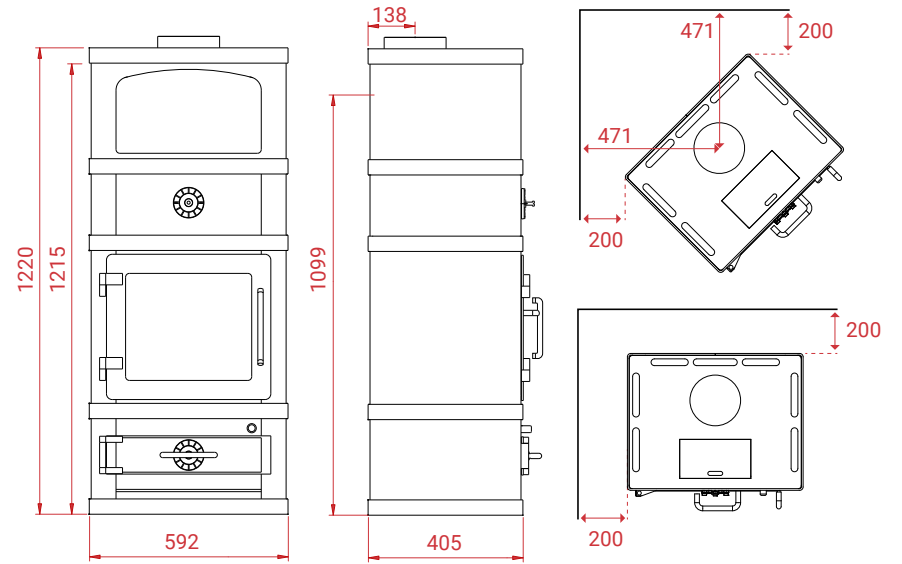

- 347 kg
- 12 Pa
- 8 kW
- 3-10 kW
- 30 - 160 m²

Mg/M³ 29

2,4 kg

81%

2080/2280