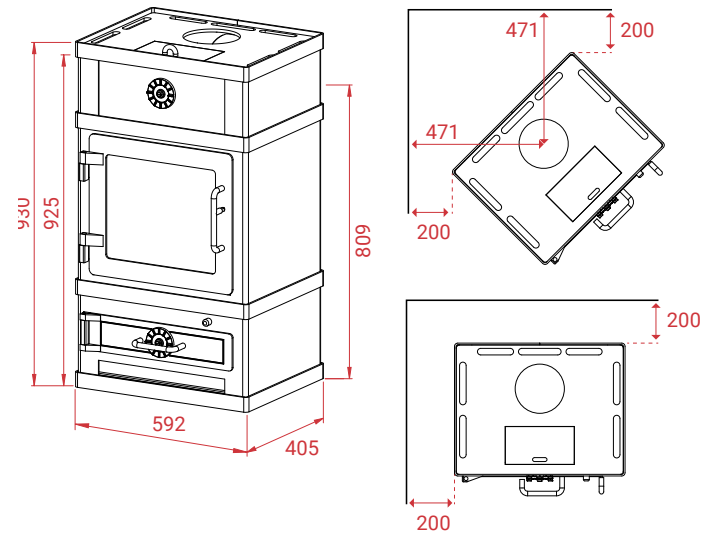

LOTUS HEATING SYSTEMS AS

Tlf. +45 6323 7070
 www.lotusstoves.com
 Email info@lotusstoves.com

2080

A+

- 267 kg
- 12 Pa
- 8 kW
- 3-10 kW
- 30 - 160 m²

- Mg/M³ 29
- 2,4 kg
- 81%

2080

Other models in the series: