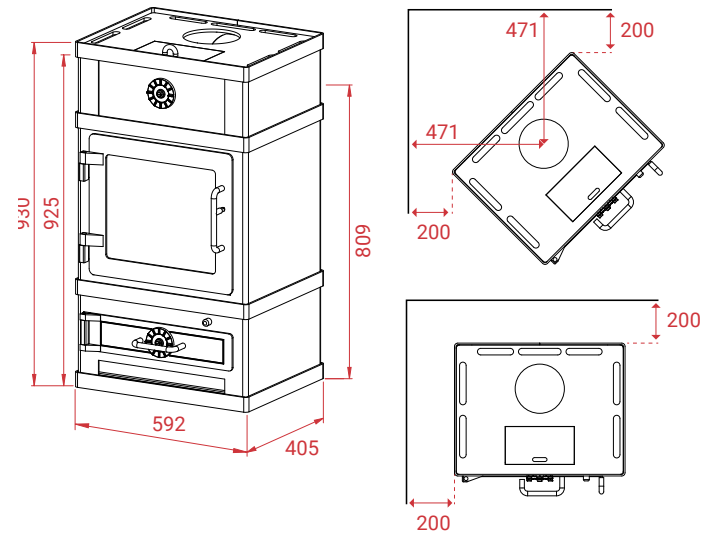

2080

A+

- 267 kg
- 12 Pa
- 8 kW
- 3-10 kW
- 30 - 160 m²

- Mg/M³ 29
- 2,4 kg
- 81%

2080

Other models in the series:

- | | |
|-----------|----------------|
| 2060 | 2080/2280 |
| 2060/2660 | 2060/2260/2660 |
| 2080/2680 | 2080/2280/2680 |
| 2060/2260 | 2080/2680 |