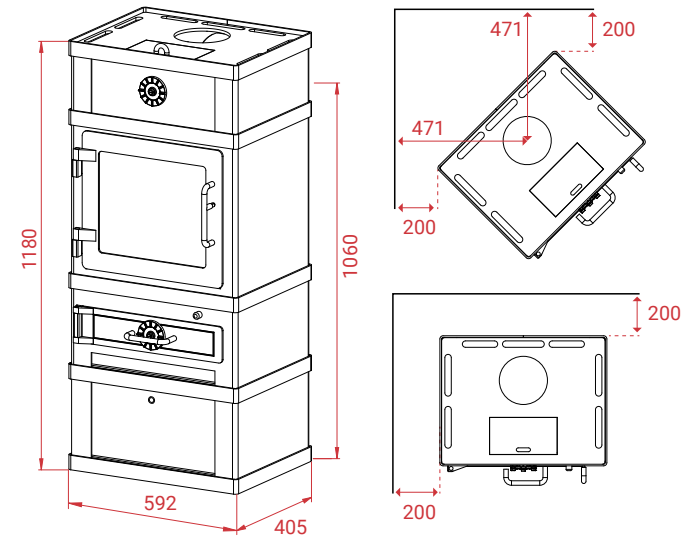

Tlf. +45 6323 7070
 www.lotusstoves.com
 Email info@lotusstoves.com

2080/2680

A+

- 267 kg
- 12 Pa
- 8 kW
- 3-10 kW
- 30 - 160 m²

- Mg/M³ 29
- 2,4 kg
- 81%

2080/2680

Other models in the series:

- 2060
- 2080
- 2060/2660
- 2080/2680
- 2060/2260
- 2080/2280
- 2060/2260/2660
- 2080/2280/2680