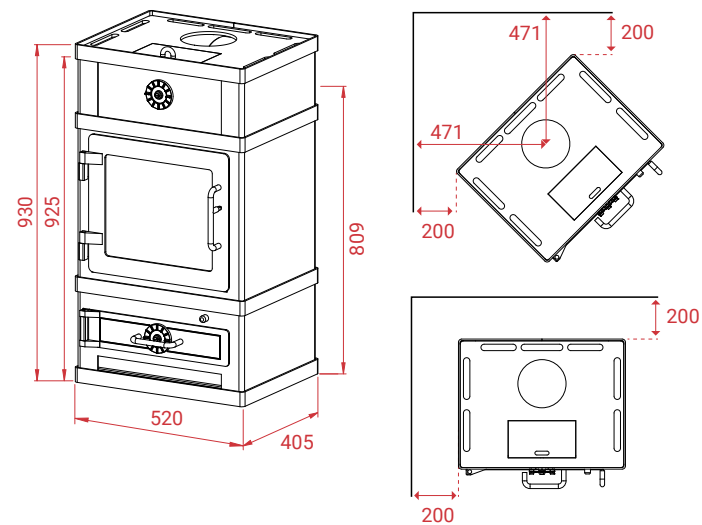

- 175 kg
- 12 Pa
- 8 kW
- 3-10 kW
- 30 - 160 m²

Mg/M³ 29

2,4 kg

81%

2060