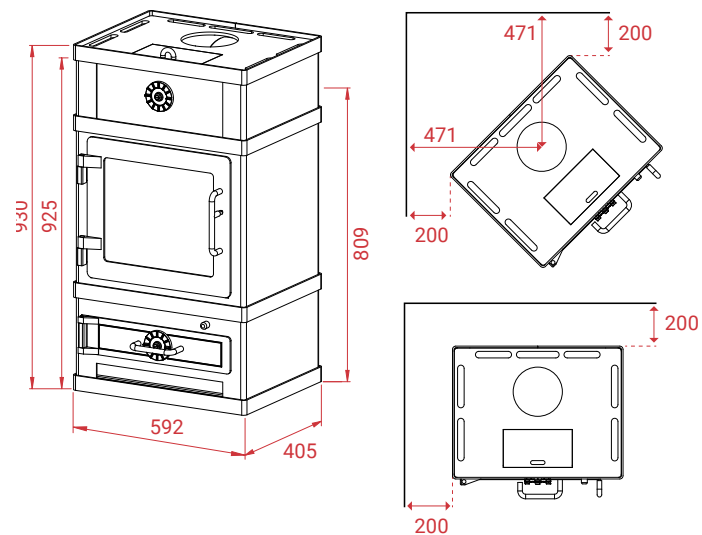

- 267 kg
- 12 Pa
- 8 kW
- 3-10 kW
- 30 - 160 m²

- Mg/M³ 29
- 2,4 kg
- 81%

2080