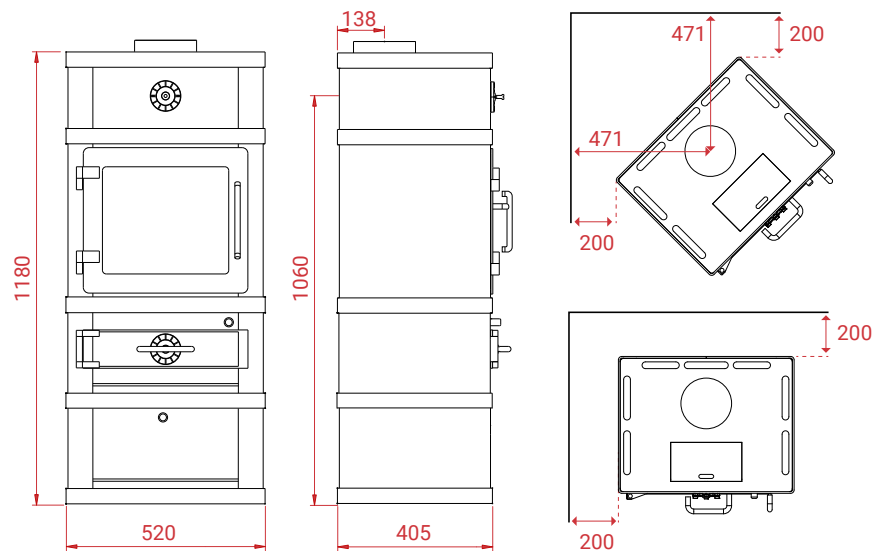

2060/2660

Other models in the series:

2060	2080/2280
2080	2060/2260/2660
2080/2680	2080/2280/2680
2060/2260	2080/2680

All stoves in black or grey.

Accessories:

- Plate for rear exhaustion
- Universal glass floor plate
- Universal glass floor plate black

See the stoves online:

LOTUS HEATING SYSTEMS AS

Tlf. +45 6323 7070

www.lotusstoves.com

Email info@lotusstoves.com