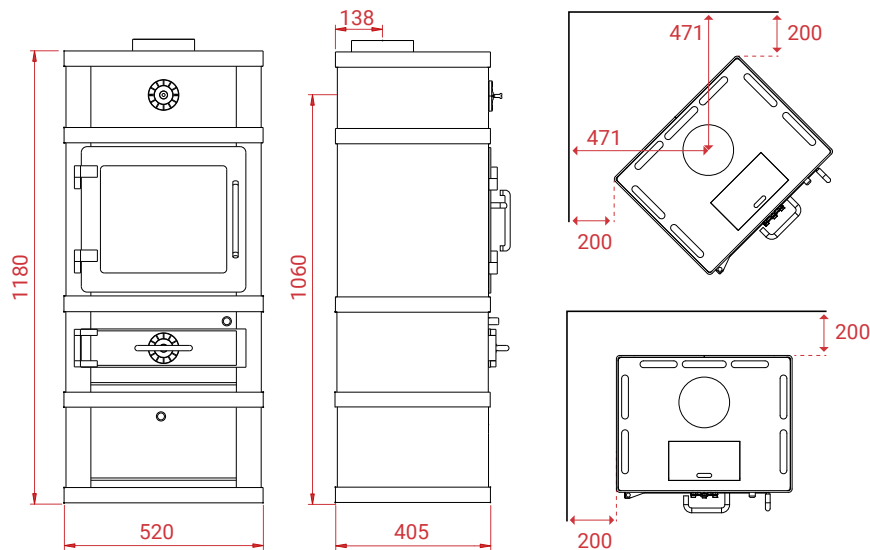

- 189 kg
- 12 Pa
- 8 kW
- 3-10 kW
- 30 - 160 m²

Mg/M³ 29

2,4 kg

81%

2060/2660