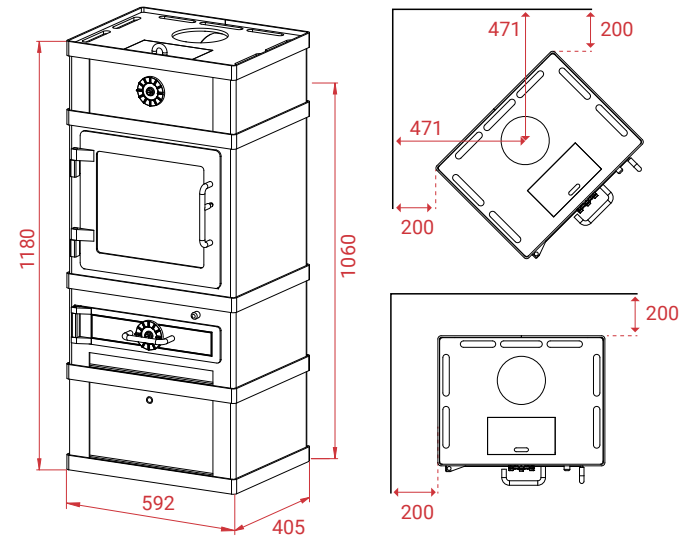

- 267 kg
- 12 Pa
- 8 kW
- 3-10 kW
- 30 - 160 m²

- Mg/M³ 29
- 2,4 kg
- 81%

2080/2680