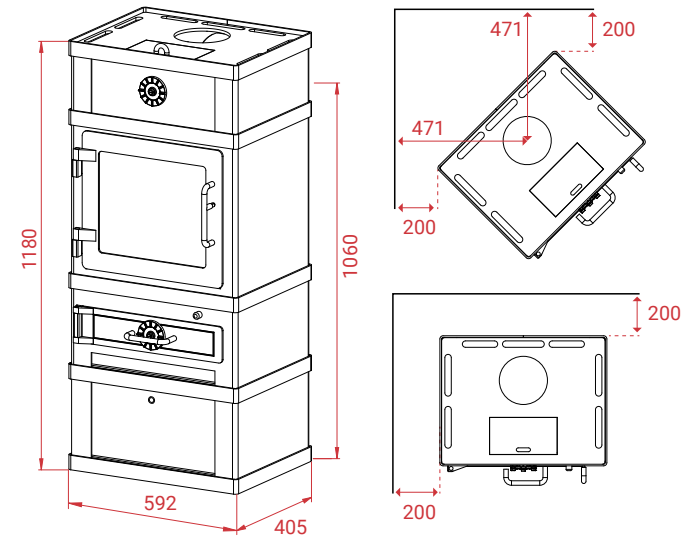

- 267 kg
- 12 Pa
- 8 kW
- 3-10 kW
- 30 - 160 m²

- **Mg/M³** 29
- 2,4 kg
- 81%

2080/2680