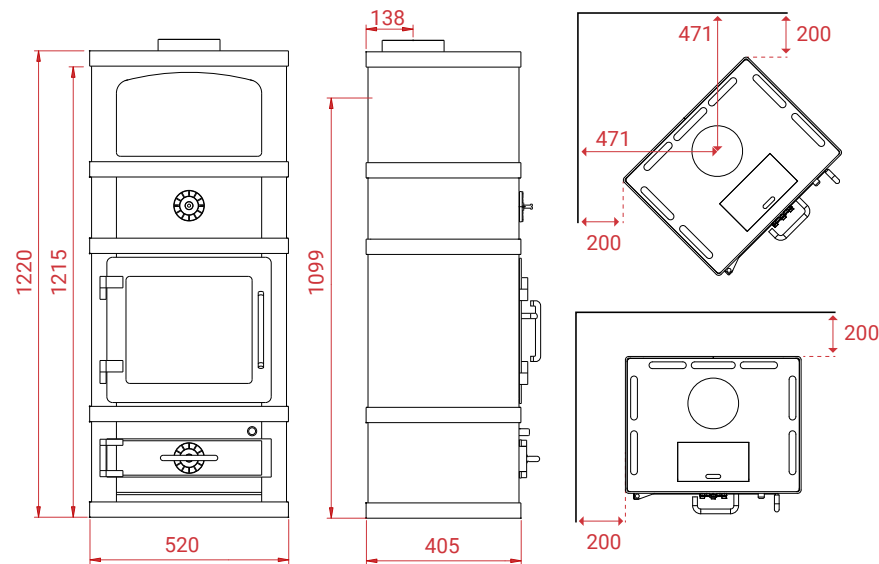

2060/2260

A+

- 222 kg
- 12 Pa
- 8 kW
- 3-10 kW
- 30 - 160 m²

- Mg/M³ 29
- 2,4 kg
- 81%

2060/2260

Other models in the series:

- | | |
|-----------|----------------|
| 2060 | 2080/2280 |
| 2080 | 2060/2260/2660 |
| 2060/2660 | 2080/2280/2680 |
| 2080/2680 | 2080/2680 |